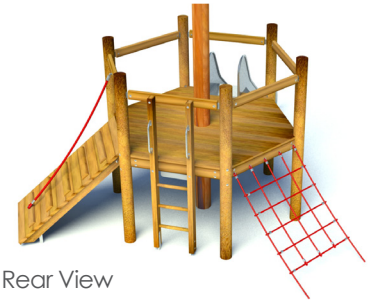

Product Specification Sheet for:

Tree Platform 903336100R

Rear View

Compliant to EN1176

Product Name	Tree Platform
Product Code	903336100R
Material	BS EN 350-02 Class 1 Robinia Timber
Product Category	FHS Playtowers & Houses
Age Range	4 to 12
Product Type	Multiplay Unit
Fixings	Stainless Steel Fixings & Galvanised Plates
Free Space Area m2	40
Free Space Loosefill m2	40
FFH	1.2
Area Required (LxW)	8.45 x 7.6
Grassmat Total (M ²)	51
Edge Length LM	26

Plan View

Not to scale

Product Description

This open top platform encourages children to improve strength and agility as all three entrance points involve challenging climbing. The climbing rope and climbing ramp will challenge younger children and allow them to accomplish the achievement of reaching the platform.