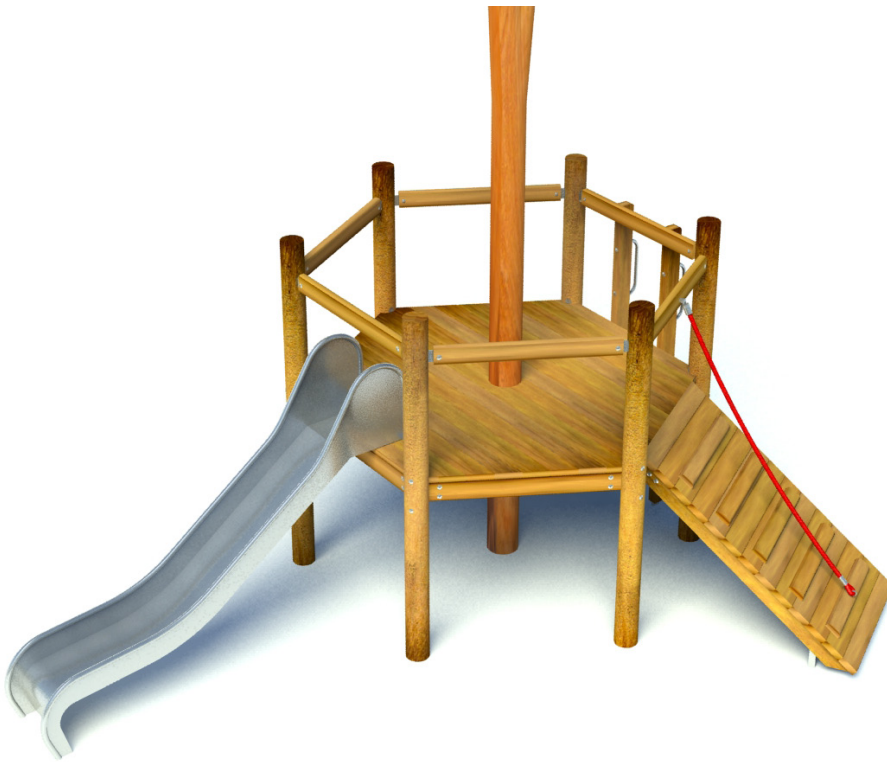

Product Specification Sheet for:

Tree Platform 903336100R

Rear View

Compliant to EN1176

Product Name	Tree Platform
Product Code	903336100R
Material	BS EN 350-02 Class 1 Robinia Timber
Product Category	FHS Playtowers & Houses
Age Range	4 to 12
Product Type	Multiplay Unit
Fixings	Stainless Steel Fixings & Galvanised Plates
Free Space Area m2	40
Free Space Loosefill m2	40
FFH	1.2
Area Required (LxW)	8.45 x 7.6
Grassmat Total (M ²)	51
Edge Length LM	26

Plan View

Not to scale

Product Description

This open top platform encourages children to improve strength and agility as all three entrance points involve challenging climbing. The climbing rope and climbing ramp will challenge younger children and allow them to accomplish the achievement of reaching the platform.