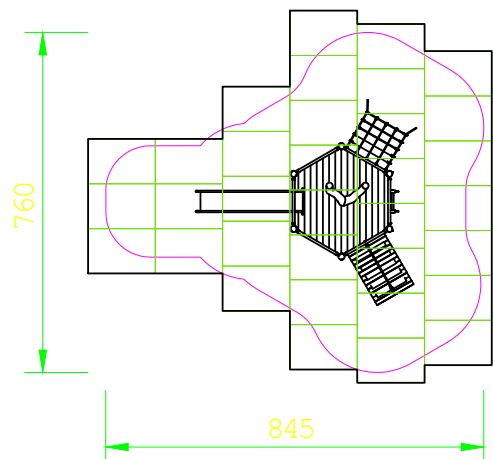

Product Specification Sheet for:

Tree Platform 903336100R

Rear View

Compliant to EN1176

Product Name	Tree Platform
Product Code	903336100R
Material	BS EN 350-02 Class 1 Robinia Timber
Product Category	FHS Playtowers & Houses
Age Range	4 to 12
Product Type	Multiplay Unit
Fixings	Stainless Steel Fixings & Galvanised Plates
Free Space Area m2	40
Free Space Loosefill m2	40
FFH	1.2
Area Required (LxW)	8.45 x 7.6
Grassmat Total (M ²)	51
Edge Length LM	26

Plan View

Not to scale

Product Description

This open top platform encourages children to improve strength and agility as all three entrance points involve challenging climbing. The climbing rope and climbing ramp will challenge younger children and allow them to accomplish the achievement of reaching the platform.