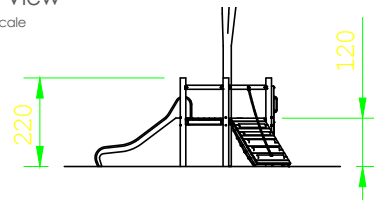

Product Specification Sheet for:

Tree Platform 903336100R

Rear View

Compliant to EN1176

Product Name	Tree Platform
Product Code	903336100R
Material	BS EN 350-02 Class 1 Robinia Timber
Product Category	FHS Playtowers & Houses
Age Range	4 to 12
Product Type	Multiplay Unit
Fixings	Stainless Steel Fixings & Galvanised Plates
Free Space Area m2	40
Free Space Loosefill m2	40
FFH	1.2
Area Required (LxW)	8.45 x 7.6
Grassmat Total (M ²)	51
Edge Length LM	26

Plan View

Not to scale

Product Description

This open top platform encourages children to improve strength and agility as all three entrance points involve challenging climbing. The climbing rope and climbing ramp will challenge younger children and allow them to accomplish the achievement of reaching the platform.