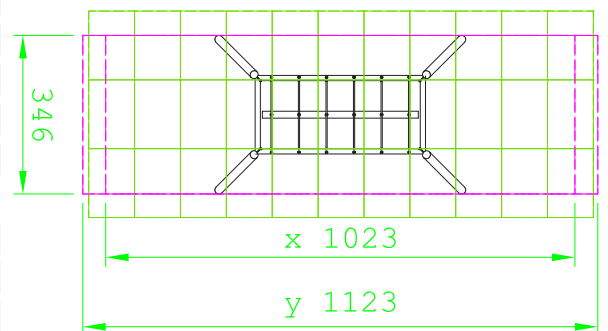

Product Specification Sheet for:
Rope End Swing 901330100R

Compliant to EN1176

Product Name	Rope end swing - Main beam 2.68m
Product Code	901330100R
Material	BS EN 350-02 Class 1 Robinia Timber
Product Category	FHS Moving Equipment
Age Range	3 to 14
Product Type	Multi-user Rope Swing
Fixings	Stainless Steel Fixings & Galvanised Plates
Free Space Area m2	36.00
Free Space Loosefill m2	39.00
FFH	1.50
Area Required (LxW)	10.5 x 3.5
Grassmat Total (M ²)	50
Edge Length LM	27.00

Plan View
 Not to scale

Product Description

The rope swing is an exciting and dynamic piece of equipment for multiple users of all ages and abilities. The swing helps users to develop a sense of rhythm, movement and manual strength. It also provides a social gathering place.