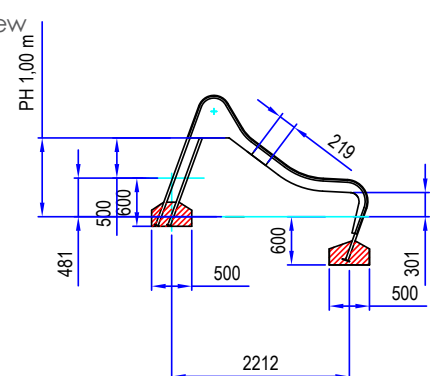

Product Specification Sheet for:
Slope Slide with Single Step 9022570100

Product Name	Slope Slide with single step ladder
Product Code	9022570100
Material	Stainless Steel
Product Category	FHS Slides
Age Range	3 to 10
Product Type	Slides
Fixings	Stainless Steel Fixings & Galvanised Plates
Free Space Area m2	18
Free Space Loosefill m2	18
FFH	0.95
Area Required (LxW)	5.85 x 3.48
Grassmat Total (M ²)	25.5
Edge Length LM	17

Plan View
Not to scale

Product Description

Slope slides are a great way of converting an existing sloping area or manmade mound into an exciting play feature. Slides are loved by children of all ages and abilities! Our slope slides are made from stainless steel, with a metal thickness of 2.5mm.