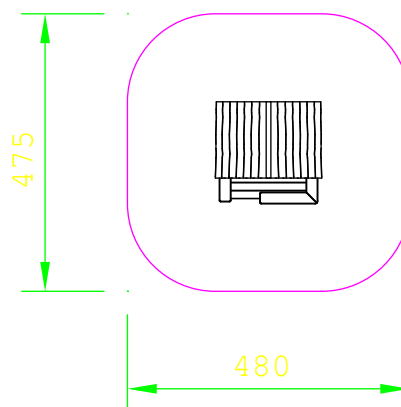

Product Name	Play Hut
Product Code	903319100R
Material	BS EN 350-02 Class 1 Robinia Timber
Product Category	FHS Equipment Playhouses & Playtowers
Age Range	2 to 8
Product Type	Playhouse
Fixings	Stainless Steel Fixings & Galvanised Plates
Free Space Area m2	21
Free Space Loosefill m2	21
FFH	<1
Area Required (LxW)	4.8 x 4.75
Grassmat Total (M ²)	27
Edge Length (M ²)	17

Plan View
 Not to scale

Compliant to EN1176