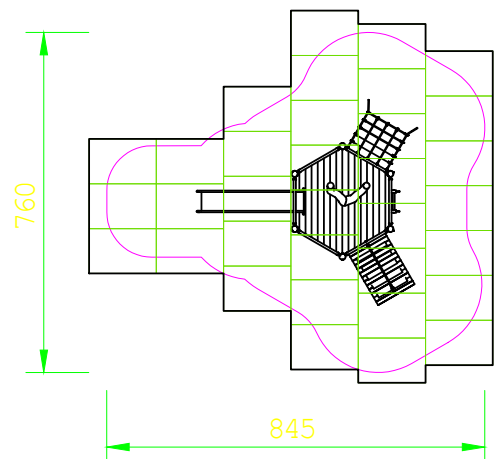

Product Specification Sheet for:
Tree Platform 903336100R

Rear View

Compliant to EN1176

Product Name	Tree Platform
Product Code	903336100R
Material	BS EN 350-02 Class 1 Robinia Timber
Product Category	FHS Playtowers & Houses
Age Range	4 to 12
Product Type	Multiplay Unit
Fixings	Stainless Steel Fixings & Galvanised Plates
Free Space Area m2	40
Free Space Loosefill m2	40
FFH	1.2
Area Required (LxW)	8.45 x 7.6
Grassmat Total (M ²)	51
Edge Length LM	26

Plan View
 Not to scale

Product Description

This open top platform encourages children to improve strength and agility as all three entrance points involve challenging climbing. The climbing rope and climbing ramp will challenge younger children and allow them to accomplish the achievement of reaching the platform.