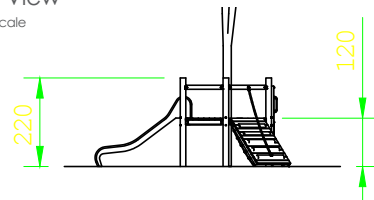

Product Specification Sheet for:
Tree Platform 903336100R

Rear View

Compliant to EN1176

Product Name	Tree Platform
Product Code	903336100R
Material	BS EN 350-02 Class 1 Robinia Timber
Product Category	FHS Playtowers & Houses
Age Range	4 to 12
Product Type	Multiplay Unit
Fixings	Stainless Steel Fixings & Galvanised Plates
Free Space Area m2	40
Free Space Loosefill m2	40
FFH	1.2
Area Required (LxW)	8.45 x 7.6
Grassmat Total (M ²)	51
Edge Length LM	26

Plan View
 Not to scale

Product Description

This open top platform encourages children to improve strength and agility as all three entrance points involve challenging climbing. The climbing rope and climbing ramp will challenge younger children and allow them to accomplish the achievement of reaching the platform.