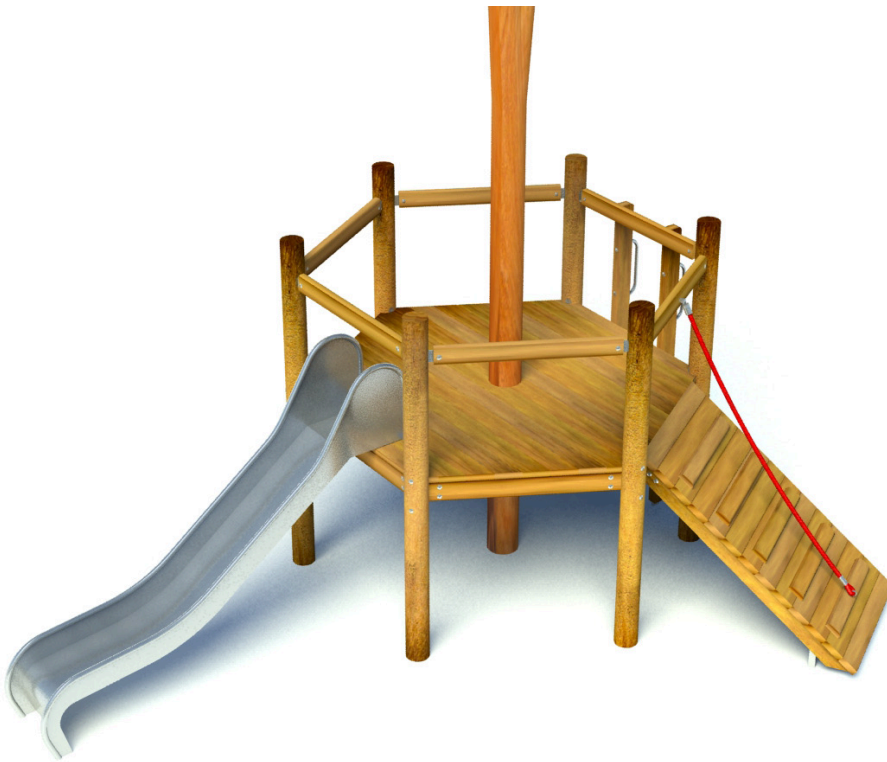

Product Specification Sheet for:
Tree Platform 903336100R

Rear View

Compliant to EN1176

Product Name	Tree Platform
Product Code	903336100R
Material	BS EN 350-02 Class 1 Robinia Timber
Product Category	FHS Playtowers & Houses
Age Range	4 to 12
Product Type	Multiplay Unit
Fixings	Stainless Steel Fixings & Galvanised Plates
Free Space Area m2	40
Free Space Loosefill m2	40
FFH	1.2
Area Required (LxW)	8.45 x 7.6
Grassmat Total (M ²)	51
Edge Length LM	26

Plan View
 Not to scale

Product Description

This open top platform encourages children to improve strength and agility as all three entrance points involve challenging climbing. The climbing rope and climbing ramp will challenge younger children and allow them to accomplish the achievement of reaching the platform.