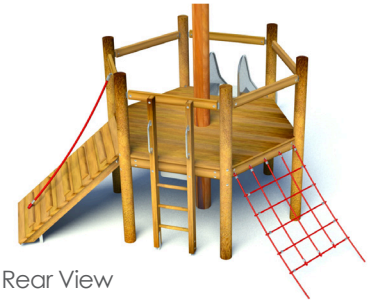

Product Specification Sheet for:
Tree Platform 903336100R

Rear View

Compliant to EN1176

Product Name	Tree Platform
Product Code	903336100R
Material	BS EN 350-02 Class 1 Robinia Timber
Product Category	FHS Playtowers & Houses
Age Range	4 to 12
Product Type	Multiplay Unit
Fixings	Stainless Steel Fixings & Galvanised Plates
Free Space Area m2	40
Free Space Loosefill m2	40
FFH	1.2
Area Required (LxW)	8.45 x 7.6
Grassmat Total (M ²)	51
Edge Length LM	26

Plan View
 Not to scale

Product Description

This open top platform encourages children to improve strength and agility as all three entrance points involve challenging climbing. The climbing rope and climbing ramp will challenge younger children and allow them to accomplish the achievement of reaching the platform.