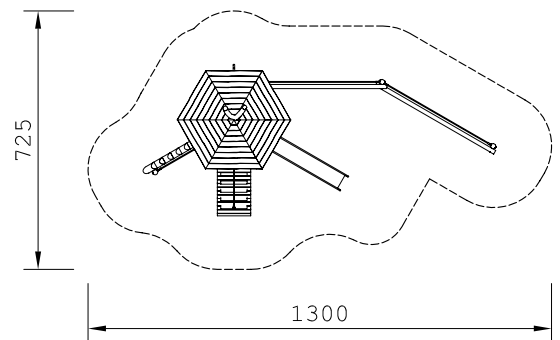

Product Specification Sheet for:
Tree House 903337100R

Compliant to EN1176

Product Name	Tree House
Product Code	903337100R
Material	BS EN 350-02 Class 1 Robinia Timber
Product Category	FHS Playtowers
Age Range	3+
Product Type	Playtower & Houses
Fixings	Stainless Steel Fixings & Galvanised Plates
Free Space Area m2	39.5
Free Space Loosefill m2	39.5
FFH	1.45m
Area Required (LxW)	7.25m x 13.00m
Grassmat Total (M ²)	54
Edge Length LM	50

Plan View
 Not to scale

Product Description

This quirky treehouse design is a beautiful structure that manages to compliment any natural landscape. Featuring numerous elements of play challenging both upper body strength and balance, this unit offers endless hours of play to large groups of children.