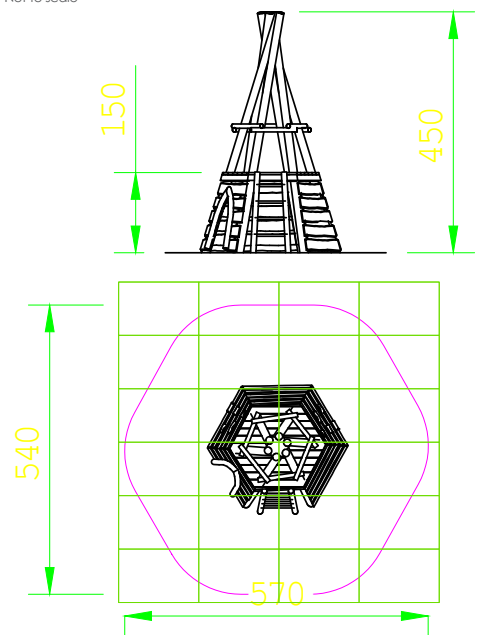

Product Description

This is a unique twist on the traditional playhouse unit. Children can challenge themselves by climbing to the top platform, and play amongst themselves at a higher level whilst looking out at the rest of the play area. Younger children who haven't reached this level of development can still enjoy the unit by playing in the hideout area under the main platform of the Teepee.

Plan View

Not to scale