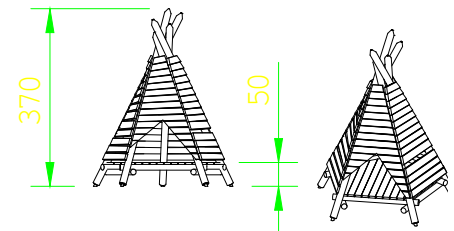

Product Description

A play house is a traditional play item that is not to be underestimated. It is a much loved play item that encourages themed play and socialisation amongst the younger children. With a tribal structure, small children can play inside and act out role play scenarios for endless hours of fun.

Plan View
Not to scale