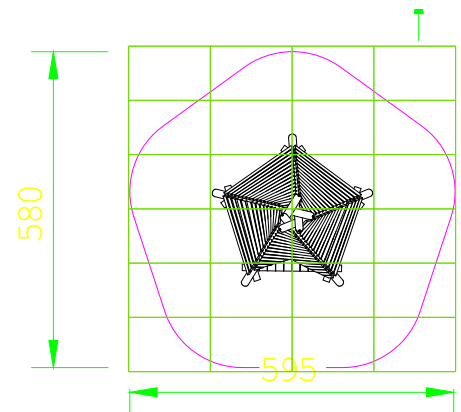

Product Description

A play house is a traditional play item that is not to be underestimated. It is a much loved play item that encourages themed play and socialisation amongst the younger children. With a tribal structure, small children can play inside and act out role play scenarios for endless hours of fun.

Plan View
Not to scale