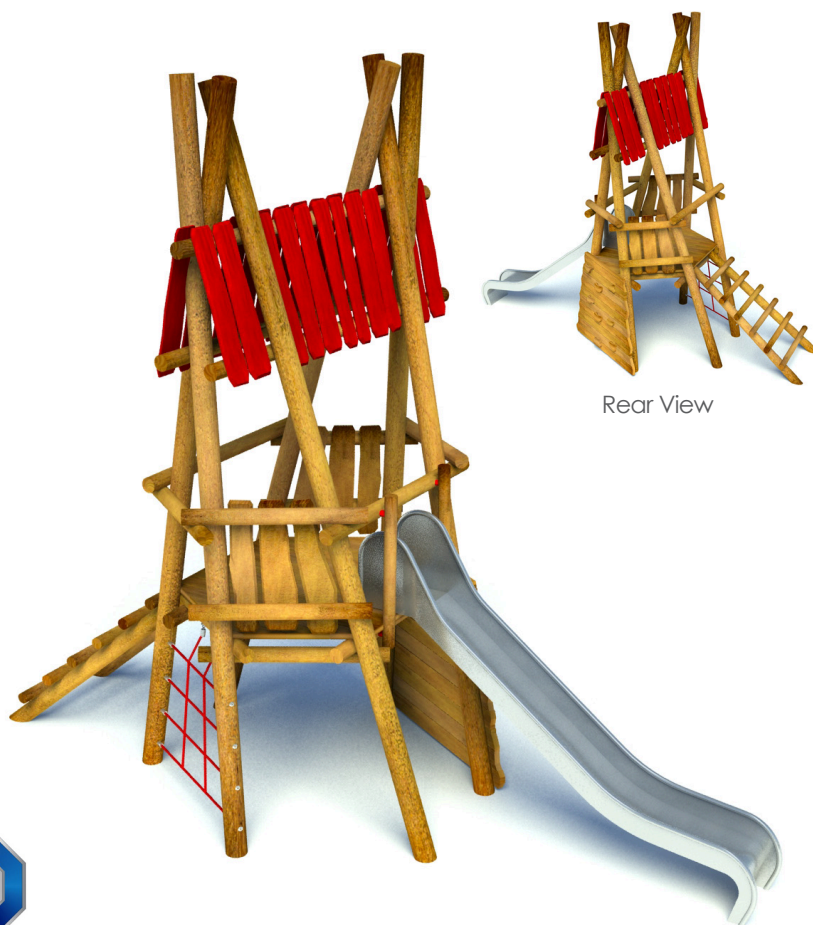

Product Specification Sheet for:
Play Tower Twiete 903345100R

Rear View

Compliant to EN1176

Product Name	Play Tower Twiete
Product Code	903345100R
Material	BS EN 350-02 Class 1 Robinia Timber
Product Category	FHS Playtowers & Houses
Age Range	5 to 12
Product Type	Multiplay Unit
Fixings	Stainless Steel Fixings & Galvanised Plates
Free Space Area m2	30
Free Space Loosefill m2	30
FFH	1.45
Area Required (LxW)	5.55 x 6.7
Grassmat Total (M²)	41
Edge Length LM	20

Product Description

This quirky play tower features numerous play elements such as a climbing wall, wide climbing ladder, slide and look out platform. The wide entrance points and platform make it perfect for small children who need the assistance of an adult.

Plan View

Not to scale