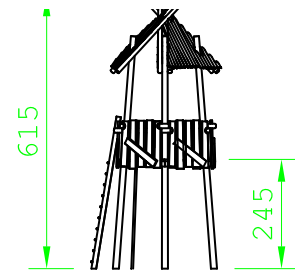

Product Description

This large play tower is a unit suitable for children looking for a challenge. The unit stands at over 6m tall and the platform sits at 2.45m. Access points include a ladder and climbing wall which reach to the centre platform. The quirky mismatched roof and posts can be coloured.

Plan View
Not to scale