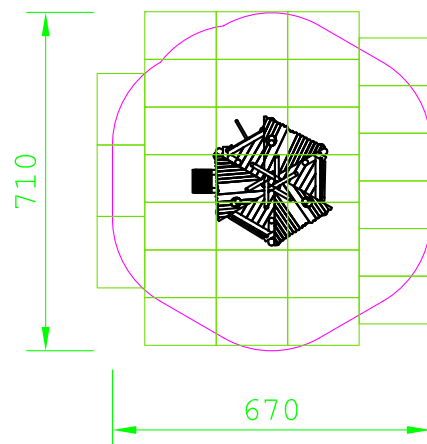

Product Description

This large play tower is a unit suitable for children looking for a challenge. The unit stands at over 6m tall and the platform sits at 2.45m. Access points include a ladder and climbing wall which reach to the centre platform. The quirky mismatched roof and posts can be coloured.

Plan View
Not to scale