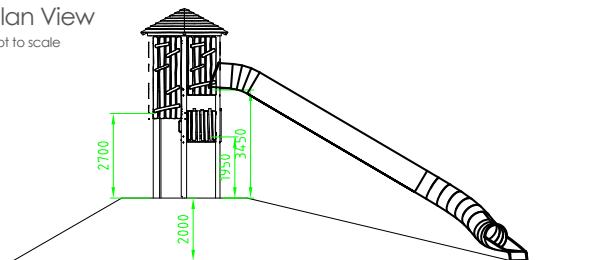

Product Specification Sheet for:
Playtower Lingen 903363100R

Compliant to EN1176

Colours Optional

Product Name	Playtower Lingen
Product Code	903363100R
Material	BS EN 350-02 Class 1 Robinia Timber
Product Category	FHS Playtowers & Houses
Age Range	6 to 12
Product Type	Multiplay Unit
Fixings	Stainless Steel Fixings & Galvanised Plates
Free Space Area m2	43
Free Space Loosefill m2	43
FFH	3.45
Area Required (LxW)	6.65 x 6.1
Grassmat Total (M ²)	52
Edge Length LM	25

Plan View
 Not to scale

Product Description

This play tower brings an added excitement to a large play area. As a focal point, the tower sits on a mounded hill and will create a fantastic lookout point across the play area. Tube slides can be adapted to suit site requirements and match the slope measurements.