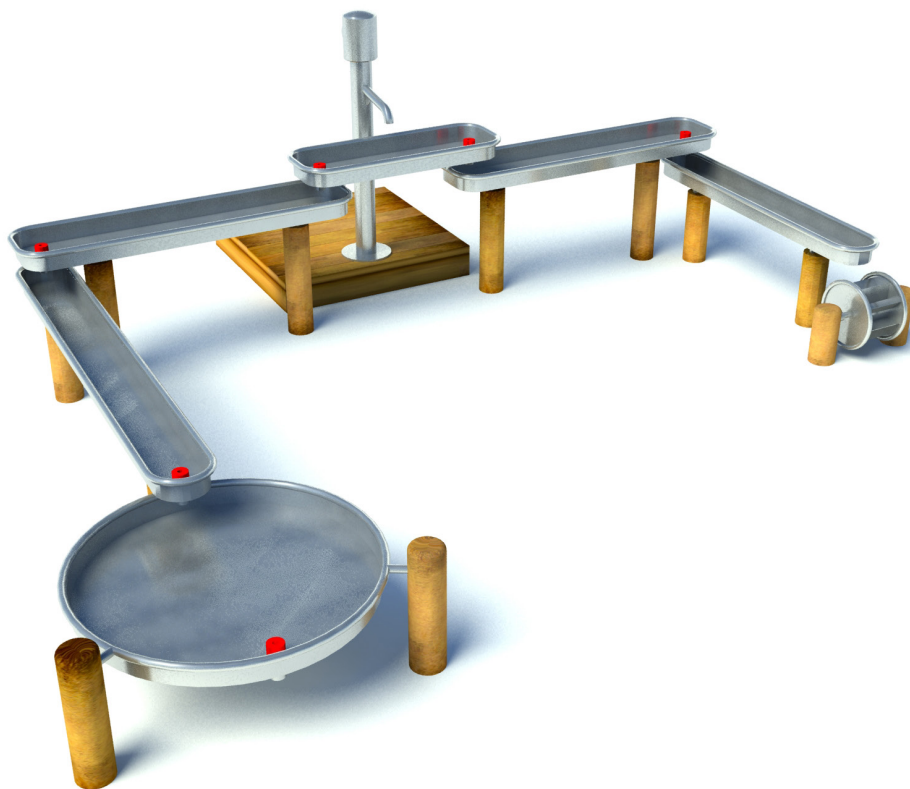

Product Specification Sheet for:  
**Water Play Wolfsee 905220450R**

Compliant to EN1176

Product Name	Water Play Wolfsee
Product Code	905220450R
Material	BS EN 350-02 Class 1 Robinia Timber
Product Category	FHS Sand & Water Play
Age Range	3 +
Product Type	Water Play Unit
Fixings	Stainless Steel Fixings & Galvanised Plates
Free Space Area m2	38
Free Space Loosefill m2	38
FFH	0.6
Area Required (LxW)	7.15 x 6.85
Grassmat Total (M²)	47
Edge Length LM	23

**Product Description**

This item includes various water play outlets at a height which makes access easy for all children. Children can choose to use the hand pump or watch as the water is spread over the various levels before being washed down over the water wheel or on to the mud table.