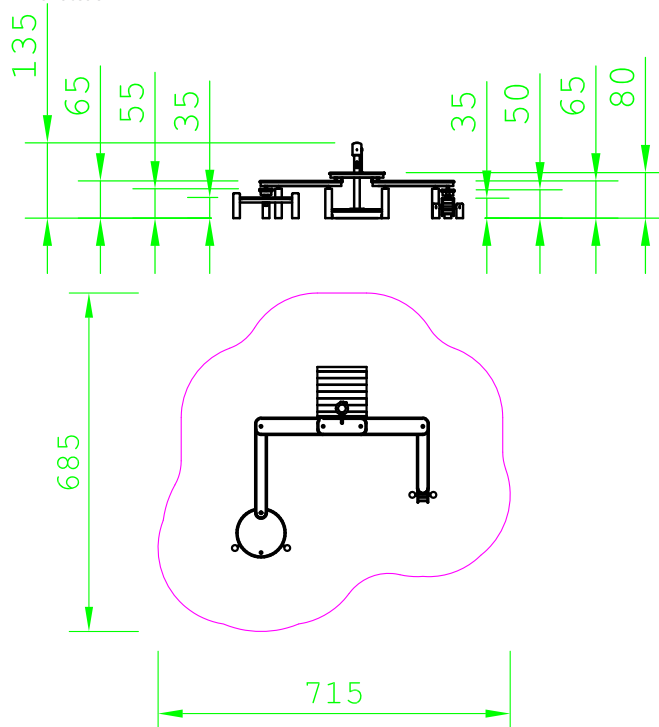

Product Specification Sheet for:  
**Water Play Wolfsee 905220450R**

Compliant to EN1176

Product Name	Water Play Wolfsee
Product Code	905220450R
Material	BS EN 350-02 Class 1 Robinia Timber
Product Category	FHS Sand & Water Play
Age Range	3 +
Product Type	Water Play Unit
Fixings	Stainless Steel Fixings & Galvanised Plates
Free Space Area m2	38
Free Space Loosefill m2	38
FFH	0.6
Area Required (LxW)	7.15 x 6.85
Grassmat Total (M²)	47
Edge Length LM	23

**Product Description**

This item includes various water play outlets at a height which makes access easy for all children. Children can choose to use the hand pump or watch as the water is spread over the various levels before being washed down over the water wheel or on to the mud table.

Plan View  
 Not to scale

Company No. SC200761

© Jupiter Play & Leisure Ltd. 2014.

[www.jupiterplay.co.uk](http://www.jupiterplay.co.uk)  
[info@jupiterplay.co.uk](mailto:info@jupiterplay.co.uk)

HEAD OFFICE: 0131 445 7989  
 SOUTHERN OFFICE: 0115 969 9859