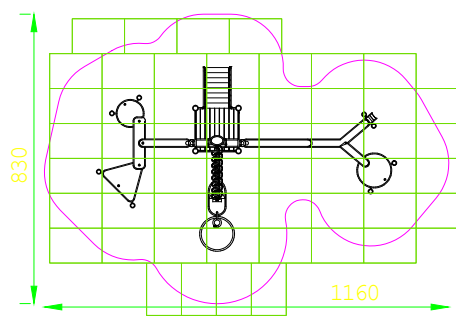

Product Specification Sheet for:
Water Play Dorfsee 905220550R

Compliant to EN1176

Product Name	Water Play Dorfsee
Product Code	905220550R
Material	BS EN 350-02 Class 1 Robinia Timber
Product Category	FHS Water Play
Age Range	3 +
Product Type	Sand Play
Fixings	Stainless Steel Fixings & Galvanised Plates
Free Space Area m2	63
Free Space Loosefill m2	63
FFH	1.2
Area Required (LxW)	11.6 x 8.3
Grassmat Total (M²)	81
Edge Length LM	35

Plan View
 Not to scale

Product Description

This item includes various water play outlets at a height which makes access easy for all children. Children can choose to use the hand pump or watch as the water is spread over the various levels before being washed down over the water wheel or on to the mud table.