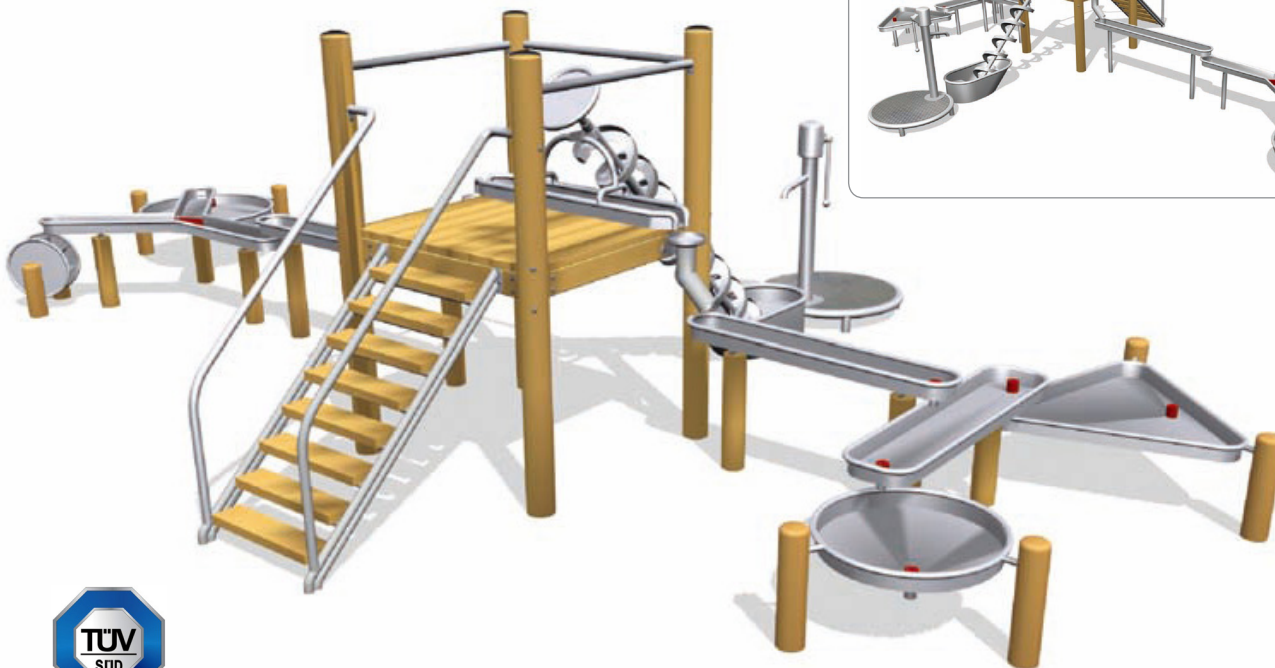

Product Specification Sheet for:
Water Play Dorfsee 905220550R

Compliant to EN1176

Product Name	Water Play Dorfsee
Product Code	905220550R
Material	BS EN 350-02 Class 1 Robinia Timber
Product Category	FHS Water Play
Age Range	3 +
Product Type	Sand Play
Fixings	Stainless Steel Fixings & Galvanised Plates
Free Space Area m2	63
Free Space Loosefill m2	63
FFH	1.2
Area Required (LxW)	11.6 x 8.3
Grassmat Total (M²)	81
Edge Length LM	35

Plan View
 Not to scale

Product Description

This item includes various water play outlets at a height which makes access easy for all children. Children can choose to use the hand pump or watch as the water is spread over the various levels before being washed down over the water wheel or on to the mud table.