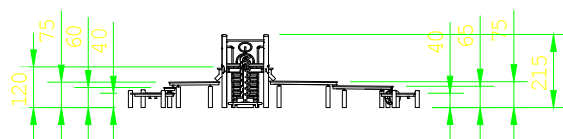

Product Specification Sheet for:
Water Play Dorfsee 905220550R

Compliant to EN1176

Product Name	Water Play Dorfsee
Product Code	905220550R
Material	BS EN 350-02 Class 1 Robinia Timber
Product Category	FHS Water Play
Age Range	3 +
Product Type	Sand Play
Fixings	Stainless Steel Fixings & Galvanised Plates
Free Space Area m2	63
Free Space Loosefill m2	63
FFH	1.2
Area Required (LxW)	11.6 x 8.3
Grassmat Total (M²)	81
Edge Length LM	35

Plan View
 Not to scale

Product Description

This item includes various water play outlets at a height which makes access easy for all children. Children can choose to use the hand pump or watch as the water is spread over the various levels before being washed down over the water wheel or on to the mud table.