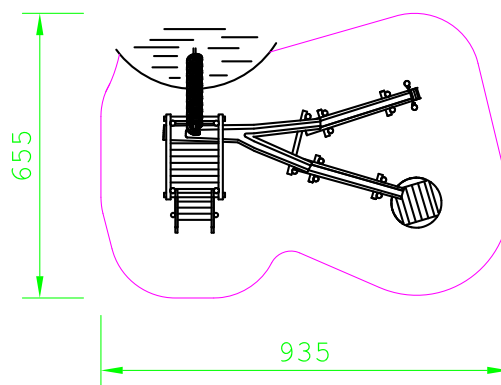

Product Description

Water play is a great addition to a themed play area or for a site near a water source such as the sea. All children will be intrigued by the sensory element and will be encouraged to work together to master the water flow whilst acting out various role play scenarios.

Plan View
Not to scale