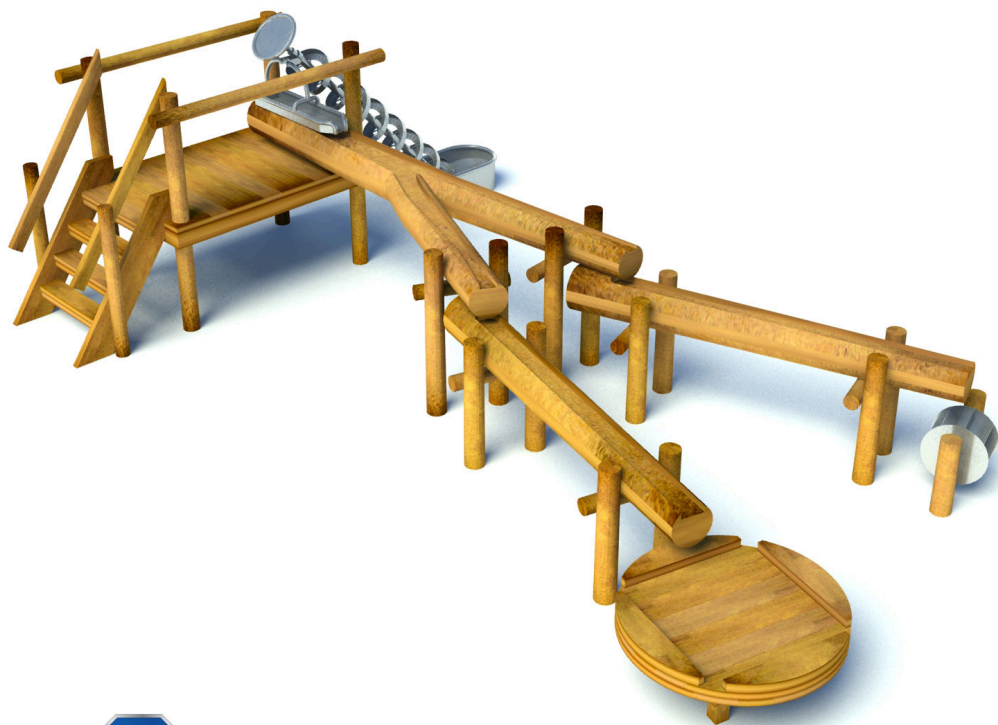

Product Specification Sheet for:
Tauber Water Play 905260200R

Compliant to EN1176

Product Name	Tauber Water Play
Product Code	905260200R
Material	BS EN 350-02 Class 1 Robinia Timber
Product Category	FHS Sand & Water Play
Age Range	3 +
Product Type	Water Play Unit
Fixings	Stainless Steel Fixings & Galvanised Plates
Free Space Area m2	48
Free Space Loosefill m2	48
FFH	0.95
Area Required (LxW)	9.35 x 6.55
Grassmat Total (M²)	63
Edge Length LM	29

Product Description

Water play is a great addition to a themed play area or for a site near a water source such as the sea. All children will be intrigued by the sensory element and will be encouraged to work together to master the water flow whilst acting out various role play scenarios.