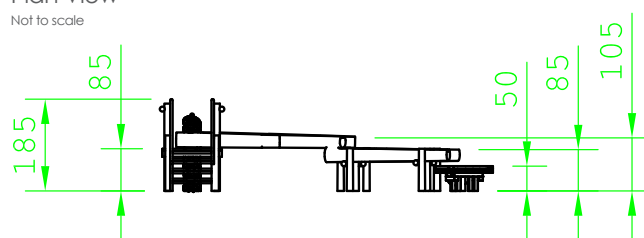

Product Description

Water play is a great addition to a themed play area or for a site near a water source such as the sea. All children will be intrigued by the sensory element and will be encouraged to work together to master the water flow whilst acting out various role play scenarios.

Plan View
Not to scale