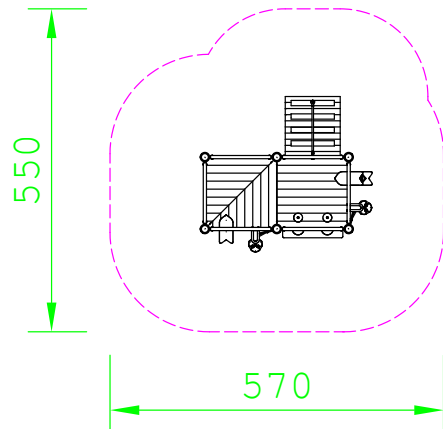

Product Specification Sheet for:  
**Sand Play System Moritz 905820200R**

Compliant to EN1176

Product Name	Sand Play System Moritz
Product Code	905820200R
Material	BS EN 350-02 Class 1 Robinia Timber
Product Category	FHS Water and Sand Play
Age Range	3 +
Product Type	Sand Play Unit
Fixings	Stainless Steel Fixings & Galvanised Plates
Free Space Area m2	27
Free Space Loosefill m2	27
FFH	0.95
Area Required (LxW)	5.7 x 5.5
Grassmat Total (M <sup>2</sup> )	n/a
Edge Length LM	19

Plan View  
 Not to scale

**Product Description**

The ultimate multiplay unit with sand play extras, the Moritz features a variety of sand play items on all sides allowing multiple children to play in the sand at once. Multiple platforms allow small children to access the sand items.