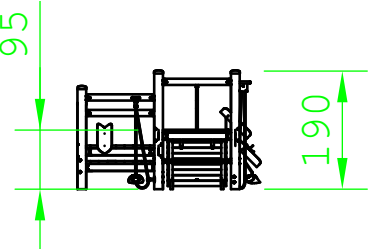

Product Specification Sheet for:  
**Sand Play System Moritz 905820200R**

Compliant to EN1176

Product Name	Sand Play System Moritz
Product Code	905820200R
Material	BS EN 350-02 Class 1 Robinia Timber
Product Category	FHS Water and Sand Play
Age Range	3 +
Product Type	Sand Play Unit
Fixings	Stainless Steel Fixings & Galvanised Plates
Free Space Area m2	27
Free Space Loosefill m2	27
FFH	0.95
Area Required (LxW)	5.7 x 5.5
Grassmat Total (M <sup>2</sup> )	n/a
Edge Length LM	19

Plan View  
 Not to scale

**Product Description**

The ultimate multiplay unit with sand play extras, the Moritz features a variety of sand play items on all sides allowing multiple children to play in the sand at once. Multiple platforms allow small children to access the sand items.