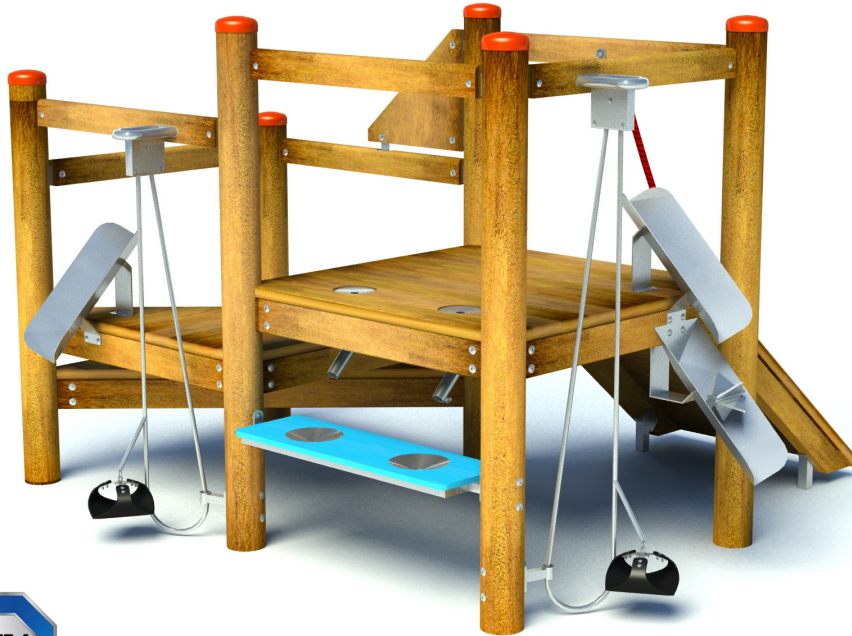

Product Specification Sheet for:  
**Sand Play System Moritz 905820200R**

Compliant to EN1176

Product Name	Sand Play System Moritz
Product Code	905820200R
Material	BS EN 350-02 Class 1 Robinia Timber
Product Category	FHS Water and Sand Play
Age Range	3 +
Product Type	Sand Play Unit
Fixings	Stainless Steel Fixings & Galvanised Plates
Free Space Area m2	27
Free Space Loosefill m2	27
FFH	0.95
Area Required (LxW)	5.7 x 5.5
Grassmat Total (M <sup>2</sup> )	n/a
Edge Length LM	19

Plan View  
 Not to scale

**Product Description**

The ultimate multiplay unit with sand play extras, the Moritz features a variety of sand play items on all sides allowing multiple children to play in the sand at once. Multiple platforms allow small children to access the sand items.