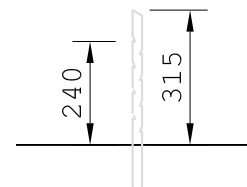

Product Specification Sheet for:  
**Climbing Tree 906141170R**

Compliant to EN1176

Product Name	Climbing Tree
Product Code	906141170R
Material	BS EN 350-02 Class 1 Robinia Timber
Product Category	FHS Balancing and Climbing
Age Range	3 to 12
Product Type	Climbing Trunk
Free Space Area m2	17
Free Space Loosefill m2	17
FFH	2.40
Area Required (LxW)	4.6 Dia
Grassmat Total	22.5
Edge Length LM	15

Plan View  
 Not to scale

**Product Description**

The climbing trunk is suitable for children from 3-12 years, creating play opportunity at different heights, encouraging children to aspire to reach the next level. It also promotes vascular and muscular improvement.