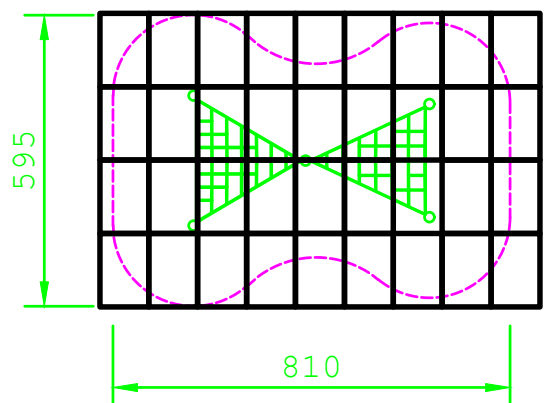

Product Specification Sheet for:
Climbing Net Spessart 906171150R

Compliant to EN1176

Product Name	Climbing Net Spessart
Product Code	906171150R
Material	BS EN 350-02 Class 1 Robinia Timber
Product Category	FHS Climbing & Balancing
Age Range	3 to 12
Product Type	Net Climbing Unit
Fixings	Stainless Steel Fixings & Galvanised Plates
Free Space Area m2	40.10
Free Space Loosefill m2	40.10
FFH	2.00
Area Required (LxW)	8.1 x 5.95
Grassmat Total (M²)	54
Edge Length LM	n/a

Plan View
 Not to scale

Product Description

The Climbing Net Spessart is a great unit for beginner and novice climbers. With a wide selection of rope colours and the use of natural quirky Robinia timber the Spessart is well suited in a natural environment.