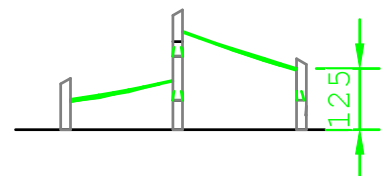

Product Specification Sheet for:
Climbing Net Spessart 906171150R

Compliant to EN1176

Product Name	Climbing Net Spessart
Product Code	906171150R
Material	BS EN 350-02 Class 1 Robinia Timber
Product Category	FHS Climbing & Balancing
Age Range	3 to 12
Product Type	Net Climbing Unit
Fixings	Stainless Steel Fixings & Galvanised Plates
Free Space Area m2	40.10
Free Space Loosefill m2	40.10
FFH	2.00
Area Required (LxW)	8.1 x 5.95
Grassmat Total (M²)	54
Edge Length LM	n/a

Plan View
 Not to scale

Product Description

The Climbing Net Spessart is a great unit for beginner and novice climbers. With a wide selection of rope colours and the use of natural quirky Robinia timber the Spessart is well suited in a natural environment.