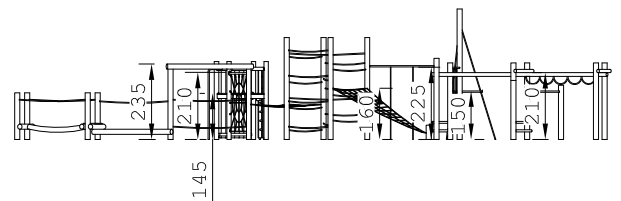

Product Specification Sheet for:
Playtime Activity Point Limburg - modified with slide 906182250R

Compliant to EN1176

Product Name	Limburg - modified with slide
Product Code	906182250R
Material	BS EN 350-02 Class 1 Robinia Timber
Product Category	FHS Climbing and Balancing
Age Range	6 to 12
Product Type	Multi Activity Unit
Fixings	Stainless Steel Fixings & Galvanised Plates
Free Space Area m2	172.60
Free Space Loosefill m2	172.60
FFH	2.80
Area Required (LxW)	23.35 x 12.1
Grassmat Total (M ²)	209
Edge Length LM	n/a

Plan View
 Not to scale

Product Description

Climbing and Balancing units are key pieces in all playgrounds. The Playtime Activity Point Limburg has 3 net variations, additional balancing and hanging stations with ladders and coir rope which test coordination and balance. This unit is modified with a slide connected to the platform.