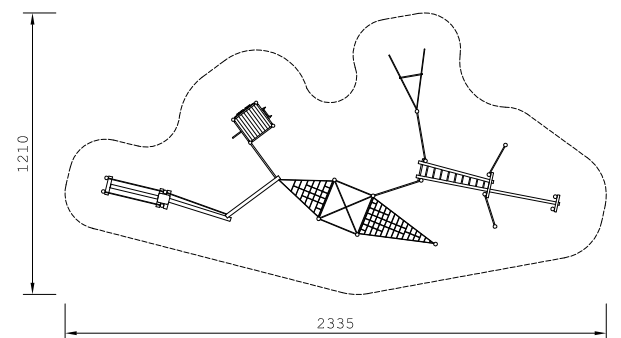

Product Specification Sheet for:
Playtime Activity Point Limburg - modified with slide 906182250R

Compliant to EN1176

Product Name	Limburg - modified with slide
Product Code	906182250R
Material	BS EN 350-02 Class 1 Robinia Timber
Product Category	FHS Climbing and Balancing
Age Range	6 to 12
Product Type	Multi Activity Unit
Fixings	Stainless Steel Fixings & Galvanised Plates
Free Space Area m2	172.60
Free Space Loosefill m2	172.60
FFH	2.80
Area Required (LxW)	23.35 x 12.1
Grassmat Total (M ²)	209
Edge Length LM	n/a

Plan View
 Not to scale

Product Description

Climbing and Balancing units are key pieces in all playgrounds. The Playtime Activity Point Limburg has 3 net variations, additional balancing and hanging stations with ladders and coir rope which test coordination and balance. This unit is modified with a slide connected to the platform.