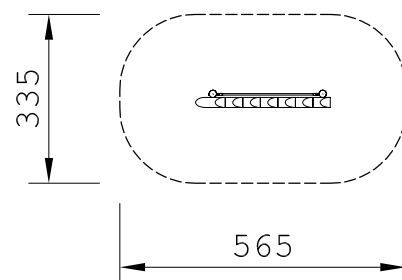

Product Specification Sheet for:
Climbing Log 906193050R

Compliant to EN1176

Product Name	Climbing Log
Product Code	906193050R
Material	Galvanised Steel and Tredsafe Surface
Product Category	FHS Climbing and Balancing
Age Range	3+
Product Type	Climbing and Balancing
Fixings	Stainless Steel Fixings & Galvanised Plates
Free Space Area m2	17
Free Space Loosefill m2	17
FFH	0.60
Area Required (LxW)	5.65 x 3.35
Grassmat Total (M²)	6

Plan View
 Not to scale

Product Description

The Climbing Log is a great addition to any playground where there are naturally varying heights in the area. It makes a more interesting way to interact with different levels and can aid with coordination and balance with the rope to help.