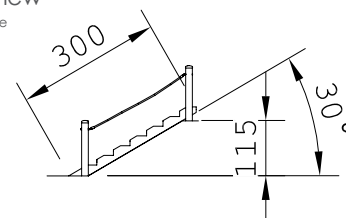

Product Specification Sheet for:
Climbing Log 906193050R

Compliant to EN1176

Product Name	Climbing Log
Product Code	906193050R
Material	Galvanised Steel and Tredsafe Surface
Product Category	FHS Climbing and Balancing
Age Range	3+
Product Type	Climbing and Balancing
Fixings	Stainless Steel Fixings & Galvanised Plates
Free Space Area m2	17
Free Space Loosefill m2	17
FFH	0.60
Area Required (LxW)	5.65 x 3.35
Grassmat Total (M²)	6

Plan View
 Not to scale

Product Description

The Climbing Log is a great addition to any playground where there are naturally varying heights in the area. It makes a more interesting way to interact with different levels and can aid with coordination and balance with the rope to help.