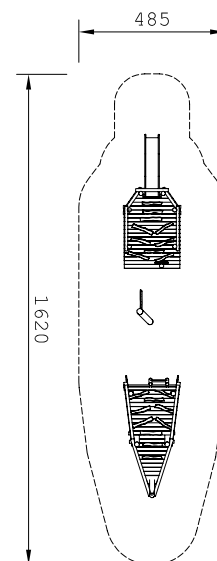

Product Description

Ship wrecks are for those explorers looking for a different kind of adventure. This custom ship allows for this great play theme to be included in even small play spaces. Children will have their imaginations kick started and fuelled into a world of exciting play.

Company No. SC200761
© Jupiter Play & Leisure Ltd. 2017.

www.jupiterplay.co.uk
info@jupiterplay.co.uk

HEAD OFFICE: 0131 445 7989
SOUTHERN OFFICE: 0115 969 9859