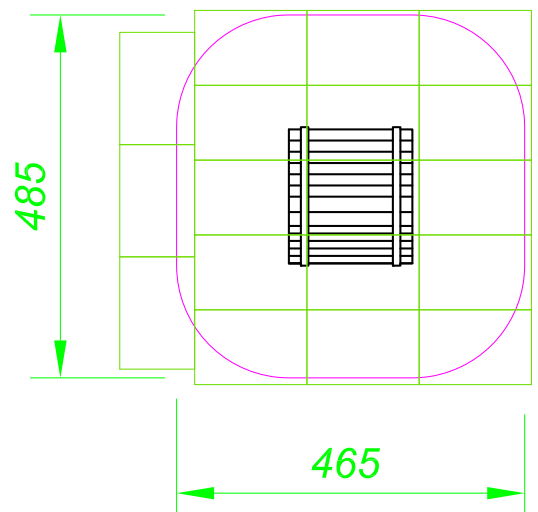

Product Specification Sheet for:
Beach Box 907120220R

Compliant to EN1176

Product Name	Beach Box
Product Code	907120220R
Material	BS EN 350-02 Class 1 Robinia Timber
Product Category	FHS Themed Playgrounds
Age Range	3 +
Product Type	Themed Play
Fixings	Stainless Steel Fixings & Galvanised Plates
Free Space Area m2	21
Free Space Loosefill m2	21
FFH	1.5
Area Required (LxW)	4.95 x 4.65
Grassmat Total (M²)	27
Edge Length LM	17

Plan View
 Not to scale

Product Description

Simple yet highly attractive, the beach box is an additional item which can be added to any play space to enhance a beach or ship wreck theme. The large box allows multiple children multiple children to play inside and can be enhanced with the addition of sand play.