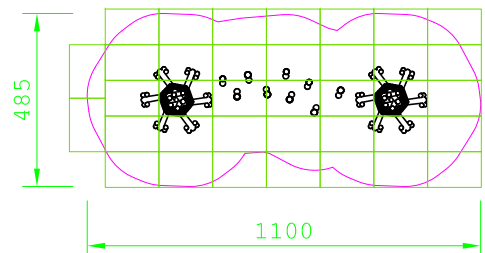

Product Specification Sheet for:
Teepee Course Little Path 907224350R

Compliant to EN1176

Product Name	Teepee Course Little Path
Product Code	907224350R
Material	BS EN 350-02 Class 1 Robinia Timber
Product Category	FHS Themed Playgrounds
Age Range	3 +
Product Type	Climbing and Balancing
Fixings	Stainless Steel Fixings & Galvanised Plates
Free Space Area m2	45
Free Space Loosefill m2	45
FFH	0.5
Area Required (LxW)	4.85 x 11
Grassmat Total (M²)	55
Edge Length LM	28

Plan View
 Not to scale

Product Description

This item is a modern twist on traditional stepping stilts. Custom made to suit the ground level or colour scheme; this stilts course can enhance an Indian theme space within a natural environment. Children can jump from post to post or smaller children can play with parental assistance.