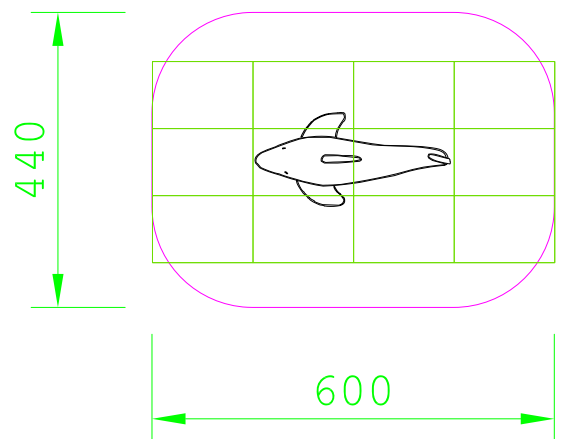

Product Specification Sheet for:
Play Shark 90864105RO

Compliant to EN1176

Product Name	Play Shark
Product Code	90864105RO
Material	BS EN 350-02 Class 1 Robinia Timber
Product Category	FHS Themed Play
Age Range	2 to 6
Product Type	Equipment for Small Children
Fixings	Stainless Steel Fixings & Galvanised Plates
Free Space Area m2	25
Free Space Loosefill m2	25
FFH	0.8
Area Required (LxW)	6 x 4.4
Grassmat Total (M²)	30
Edge Length LM	18

Plan View
 Not to scale

Product Description

Our hand crafted Shark sculpture is a unique addition to a water themed play space. Children can sit on top of the shark and smaller children can be assisted by an adult. This item helps make a play space truly accessible to include items that all children can use.