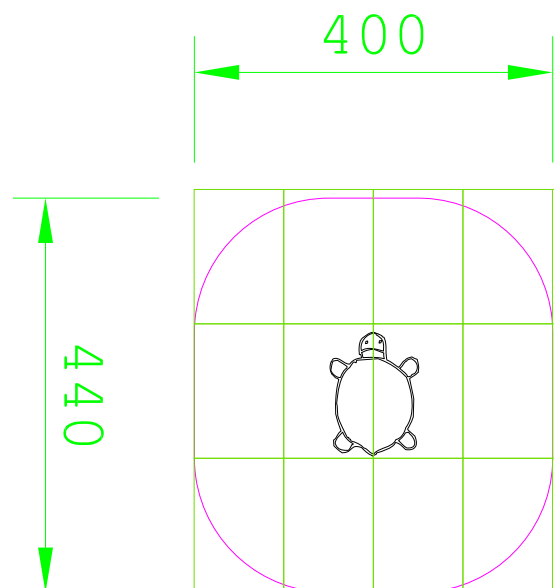

Product Specification Sheet for:
Jumbo Tortoise 90864130RO

Compliant to EN1176

Product Name	Jumbo Tortoise
Product Code	90864130RO
Material	BS EN 350-02 Class 1 Robinia Timber
Product Category	FHS Themed Play
Age Range	
Product Type	Equipment for Small Children
Fixings	Stainless Steel Fixings & Galvanised Plates
Free Space Area m2	
Free Space Loosefill m2	
FFH	
Area Required (LxW)	
Grassmat Total (M²)	
Edge Length LM	

Plan View
 Not to scale

Product Description

The large hand carved tortoise has proven popular with children, young people and adults in many play spaces. Smaller children will need the assistance of an adult, but most children enjoy the challenge of attempting to climb on top.