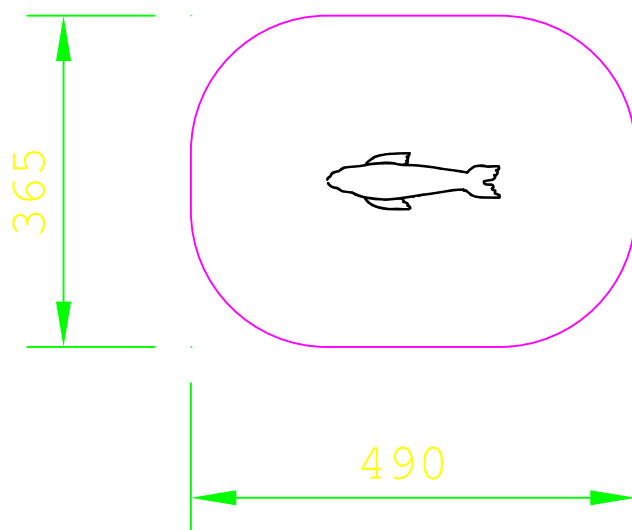

Compliant to EN1176

Product Name	Seal
Product Code	90864135RO
Material	BS EN 350-02 Class 1 Robinia Timber
Product Category	FHS Themed Play
Age Range	2 - 6
Product Type	Themed Play
Fixings	Stainless Steel Fixings & Galvanised Plates
Free Space Area m2	
Free Space Loosefill m2	
FFH	0.60
Area Required (LxW)	4.9 x 3.65
Grassmat Total (M ²)	
Edge Length LM	

Plan View
Not to scale

Product Description

The Seal is a fantastic addition to a sea side play area. Whether individually placed or as part of a selection of other animals. The Seal adds great character to any space. It is also adds an element of sensory play as children can feel the different textures carved into it.