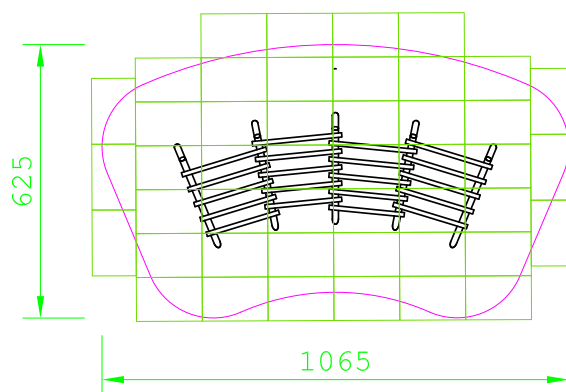

Compliant to EN1176

Product Name	Amphitheatre
Product Code	909244100R
Material	BS EN 350-02 Class 1 Robinia Timber
Product Category	FHS Furniture
Age Range	6 to 14
Product Type	Seating
Fixings	Stainless Steel Fixings & Galvanised Plates
Free Space Area m2	
Free Space Loosefill m2	
FFH	1.45
Area Required (LxW)	
Grassmat Total (M²)	
Edge Length LM	

Plan View
Not to scale

Product Description

Twenty large posts create this raised seating area for teenagers. The amphitheatre allows users to oversee the play area and gather in a group. Whether used for relaxing or as a climbing unit, this area is essential for a large play area.