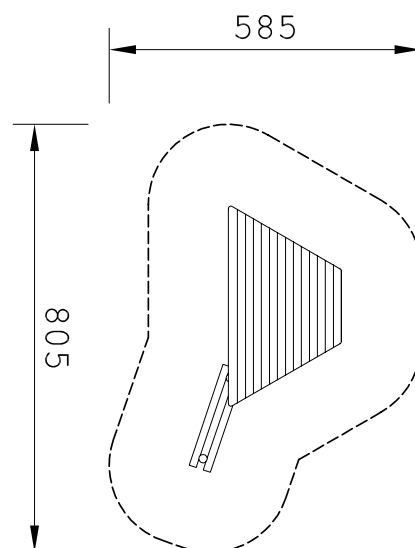

Product Specification Sheet for:  
Shelter Soren 909245400R

Compliant to EN1176

Product Name	Shelter Soren
Product Code	909245400R
Material	BS EN 350-02 Class 1 Robinia Timber
Product Category	FHS Furniture
Age Range	N/A
Product Type	Seating
Fixings	Stainless Steel Fixings & Galvanised Plates
Free Space Area m2	N/A
Free Space Loosefill m2	N/A
FFH	0.85
Area Required (LxW)	5.05 x 8.05
Grassmat Total (M <sup>2</sup> )	N/A
Edge Length LM	N/A

Plan View  
Not to scale

**Product Description**

The Shelter Soren is a natural seating arrangement that can be easily adapted to be made larger or smaller. It is sure to enhance any natural play space. The timber ensures that even protected landscapes retain a natural feel whilst creating a seating area suitable for all.