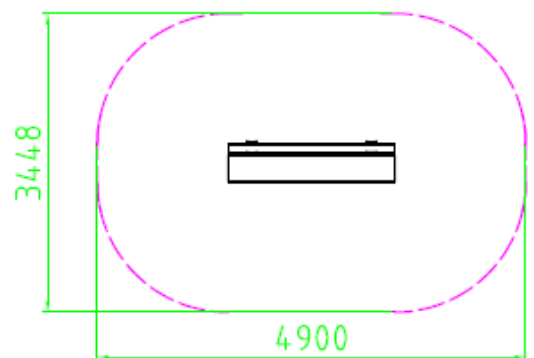

Product Name	Forest Bench with Back Rest
Product Code	909455410K
Material	Pine Timber
Product Category	FHS Furniture
Age Range	N/A
Product Type	Seating
Fixings	Stainless Steel Fixings & Galvanised Plates
Free Space Area m2	N/A
Free Space Loosefill m2	N/A
FFH	N/A
Area Required (LxW)	4900mm x 3448mm
Grassmat Total (M²)	N/A
Edge Length LM	N/A

Plan View
Not to scale