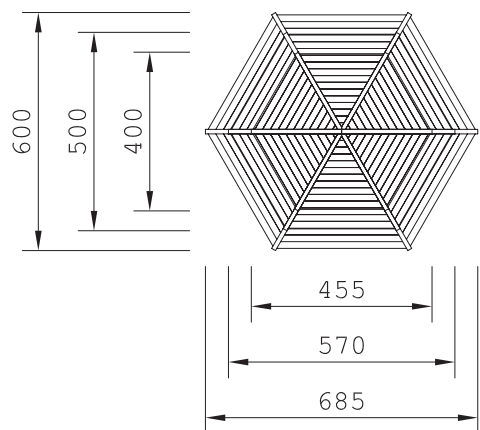

Product Name	Shelter Spree Forest Diameter 5m
Product Code	909620500R
Material	BS EN 350-02 Class 1 Robinia Timber
Product Category	FHS Playground Equipment
Age Range	All Ages
Product Type	FHS Furniture and Shelters
Fixings	Stainless Steel Fixings & Galvanised Plates
Free Space Area m2	41.1
Free Space Loosefill m2	41.1
Area Required (LxW)	600 x 685
Grassmat Total	n/a
Edge Length LM	n/a

Plan View
Not to scale