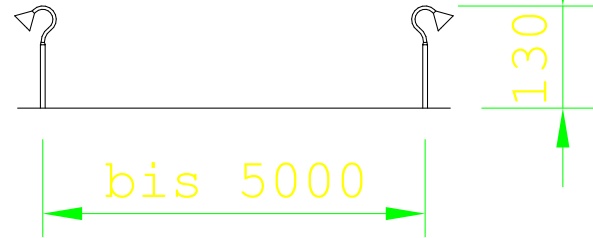

Plan View

Not to scale

The Inclusive Play logo highlights the pieces of equipment most suitable to users of varying abilities.

www.jupiterplay.co.uk
info@jupiterplay.co.uk

HEAD OFFICE: 0131 445 7989
SOUTHERN OFFICE: 0115 969 9859

Company No. SC200761
© Jupiter Play & Leisure Ltd. 2014.