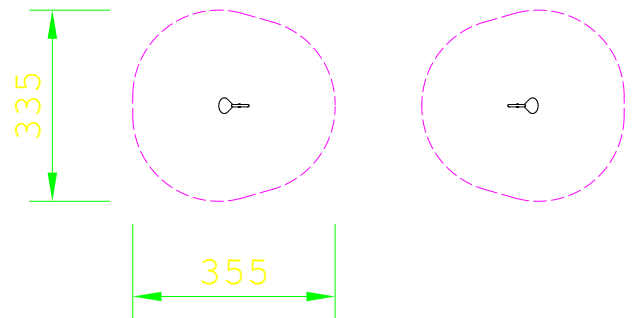

Plan View

Not to scale

The Inclusive Play logo highlights the pieces of equipment most suitable to users of varying abilities.

www.jupiterplay.co.uk
info@jupiterplay.co.uk

HEAD OFFICE: 0131 445 7989
SOUTHERN OFFICE: 0115 969 9859

Company No. SC200761
© Jupiter Play & Leisure Ltd. 2014.