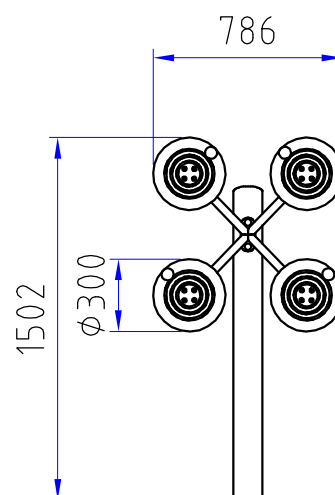

Product Specification Sheet for:  
**940001000R - Senior Shoulder Trainer Type 2**

Compliant to EN1176

Product Name	Senior Shoulder Trainer
Product Code	940001000R
Material	BS EN 350-02 Class 1 Robinia Timber
Product Category	Leisure & Sport
Age Range	10+
Product Type	Senior Fitness
Fixings	Stainless Steel Fixings & Galvanised Plates
Free Space Area m2	
Free Space Loosefill m2	
FFH	
Area Required (LxW)	
Grassmat Total (M <sup>2</sup> )	
Edge Length LM	

Plan View  
 Not to scale

**Product Description**

The Shoulder Trainer uses four turntables, which are arranged in a square grid, enabling vertical, horizontal and diagonal exercises. This will help improve the range of motion and muscles strength and elbow joints.