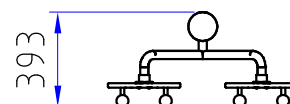

Product Specification Sheet for:  
**940001000R - Senior Shoulder Trainer Type 2**

Compliant to EN1176

Product Name	Senior Shoulder Trainer
Product Code	940001000R
Material	BS EN 350-02 Class 1 Robinia Timber
Product Category	Leisure & Sport
Age Range	10+
Product Type	Senior Fitness
Fixings	Stainless Steel Fixings & Galvanised Plates
Free Space Area m2	
Free Space Loosefill m2	
FFH	
Area Required (LxW)	
Grassmat Total (M <sup>2</sup> )	
Edge Length LM	

Plan View  
 Not to scale

**Product Description**

The Shoulder Trainer uses four turntables, which are arranged in a square grid, enabling vertical, horizontal and diagonal exercises. This will help improve the range of motion and muscles strength and elbow joints.