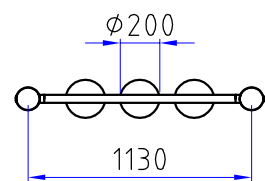

Product Specification Sheet for:
940001200R - Senior Kettle Bells

Compliant to EN1176

Product Name	Senior Kettle Bells
Product Code	940001200R
Material	BS EN 350-02 Class 1 Robinia Timber
Product Category	Leisure & Sport
Age Range	10+
Product Type	Senior Fitness
Fixings	Stainless Steel Fixings & Galvanised Plates
Free Space Area m2	
Free Space Loosefill m2	
FFH	
Area Required (LxW)	
Grassmat Total (M ²)	
Edge Length LM	

Plan View
 Not to scale

Product Description

There are three cylindrical weights that act similarly to Kettle Bells. Users should lift the weights, helping to activate and tone their upper body including, biceps, triceps, pectorals, abdominals and also their back. The weights can be varied between 1kg-15kg on request.