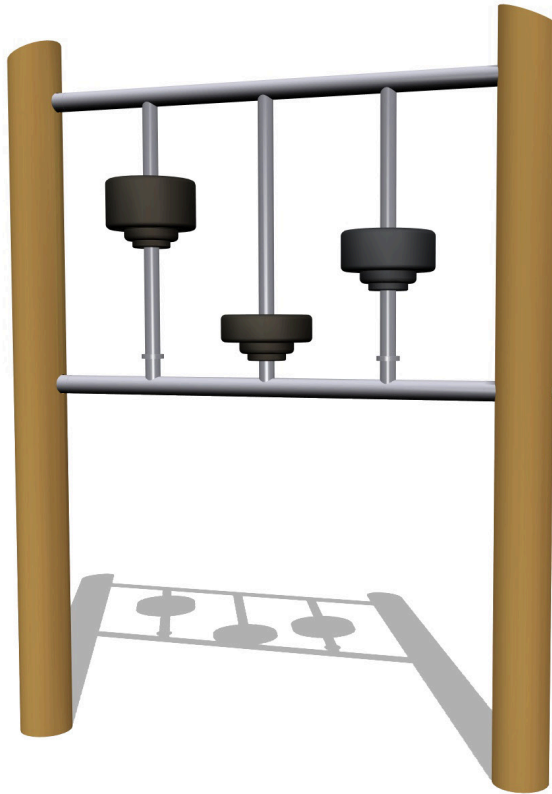

Product Specification Sheet for:
940001200R - Senior Kettle Bells

Compliant to EN1176

Product Name	Senior Kettle Bells
Product Code	940001200R
Material	BS EN 350-02 Class 1 Robinia Timber
Product Category	Leisure & Sport
Age Range	10+
Product Type	Senior Fitness
Fixings	Stainless Steel Fixings & Galvanised Plates
Free Space Area m2	
Free Space Loosefill m2	
FFH	
Area Required (LxW)	
Grassmat Total (M ²)	
Edge Length LM	

Plan View
 Not to scale

Product Description

There are three cylindrical weights that act similarly to Kettle Bells. Users should lift the weights, helping to activate and tone their upper body including, biceps, triceps, pectorals, abdominals and also their back. The weights can be varied between 1kg-15kg on request.