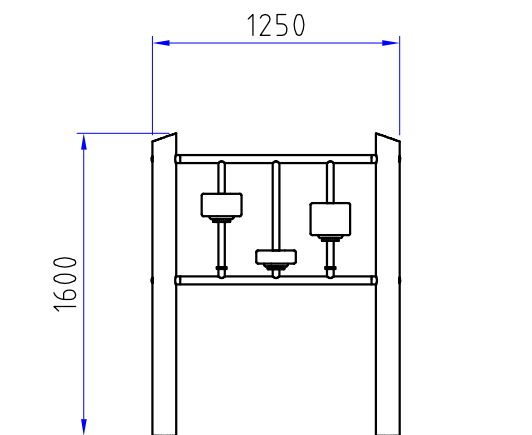

Product Specification Sheet for:
940001200R - Senior Kettle Bells

Compliant to EN1176

Product Name	Senior Kettle Bells
Product Code	940001200R
Material	BS EN 350-02 Class 1 Robinia Timber
Product Category	Leisure & Sport
Age Range	10+
Product Type	Senior Fitness
Fixings	Stainless Steel Fixings & Galvanised Plates
Free Space Area m2	
Free Space Loosefill m2	
FFH	
Area Required (LxW)	
Grassmat Total (M ²)	
Edge Length LM	

Plan View
 Not to scale

Product Description

There are three cylindrical weights that act similarly to Kettle Bells. Users should lift the weights, helping to activate and tone their upper body including, biceps, triceps, pectorals, abdominals and also their back. The weights can be varied between 1kg-15kg on request.