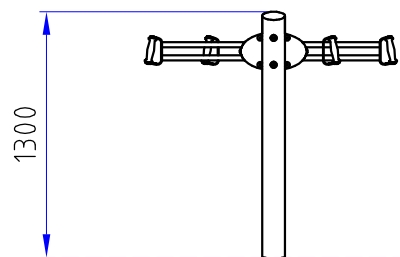

Product Description

The double arm combo or 'double saw' can be used by one or two people at one time. This is a horizontal sliding movement designed to move in and out. This movement will help increase strength in the users upper body and abdominal muscles.

Plan View
Not to scale