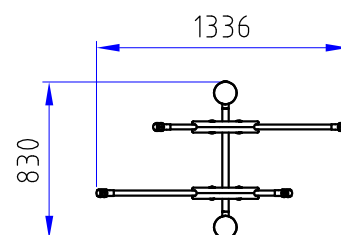

Product Description

The double arm combo or 'double saw' can be used by one or two people at one time. This is a horizontal sliding movement designed to move in and out. This movement will help increase strength in the users upper body and abdominal muscles.

Plan View
Not to scale