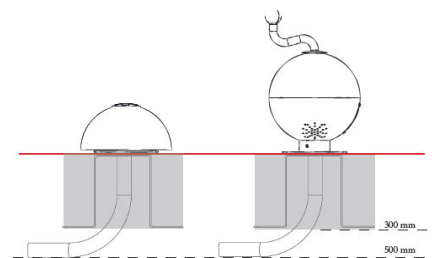

Product Specification Sheet for:
AudioZone AZP002

Compliant to EN1176

Product Name	AudioZone
Product Code	AZP002
Material	Aluminium
Finishing Options	Smooth Powder Coating, Sublimation or UV Resistant Colour sticker
Age Range	3+
Product Type	Interactive Sensory Play
Fixings	Stainless Steel Fixings
Dimensions (LxWxD)	5.8m x 5.8m
FFH	<0.6
Games Available:	Speed Test, Memory Test, The Bomb and Chase the Light