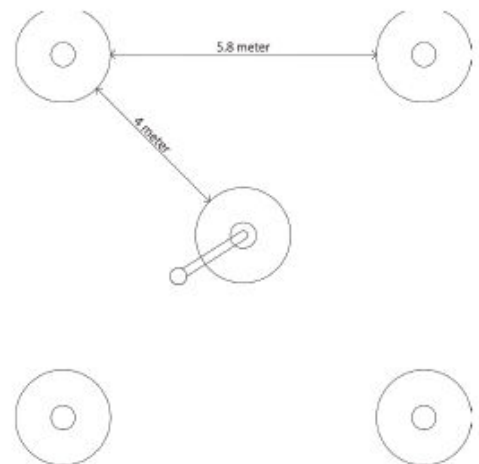

Product Specification Sheet for:
AudioZone AZP002

Compliant to EN1176

Product Name	AudioZone
Product Code	AZP002
Material	Aluminium
Finishing Options	Smooth Powder Coating, Sublimation or UV Resistant Colour sticker
Age Range	3+
Product Type	Interactive Sensory Play
Fixings	Stainless Steel Fixings
Dimensions (LxWxD)	5.8m x 5.8m
FFH	<0.6
Games Available:	Speed Test, Memory Test, The Bomb and Chase the Light