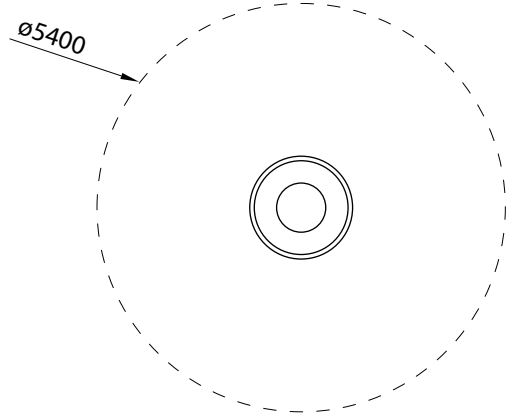

B) Montage in synthetischem Fallschutz
installation in synthetic impact protection

Clown

Clown

A) Montage in losem Fallschutz
installation in loose fill safety surfacing