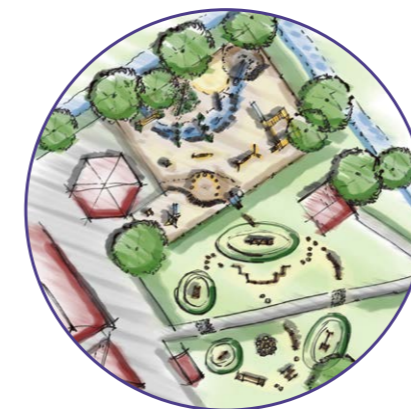

Design service

Does your school playground need an upgrade and you need help with the design? Or do you have questions about safety regarding the public space? Our employees are playground experts and know all about sport and play in public spaces, the leisure industry, retail business, sport areas, etc.