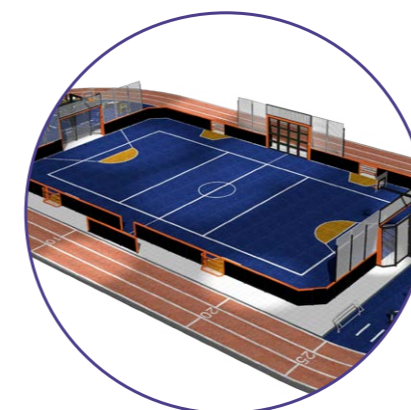

Step 2 - Design

Our playground design team will create a design plan, that meets your desires. This can be either a complete design plan for the entire area or a customization design sketch of the interactive play set.