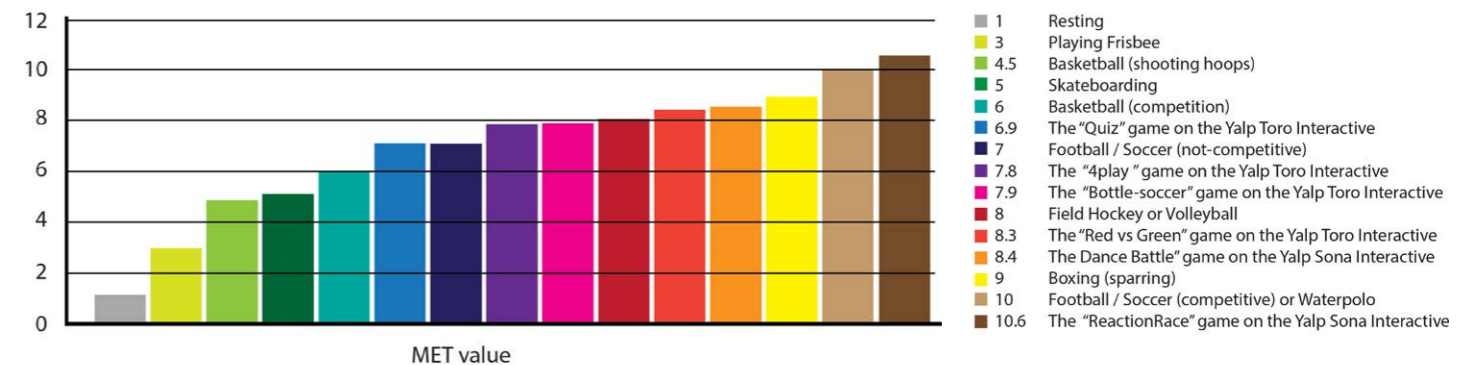

Reference location: Yalp Toro at a school, Borculo, The Netherlands