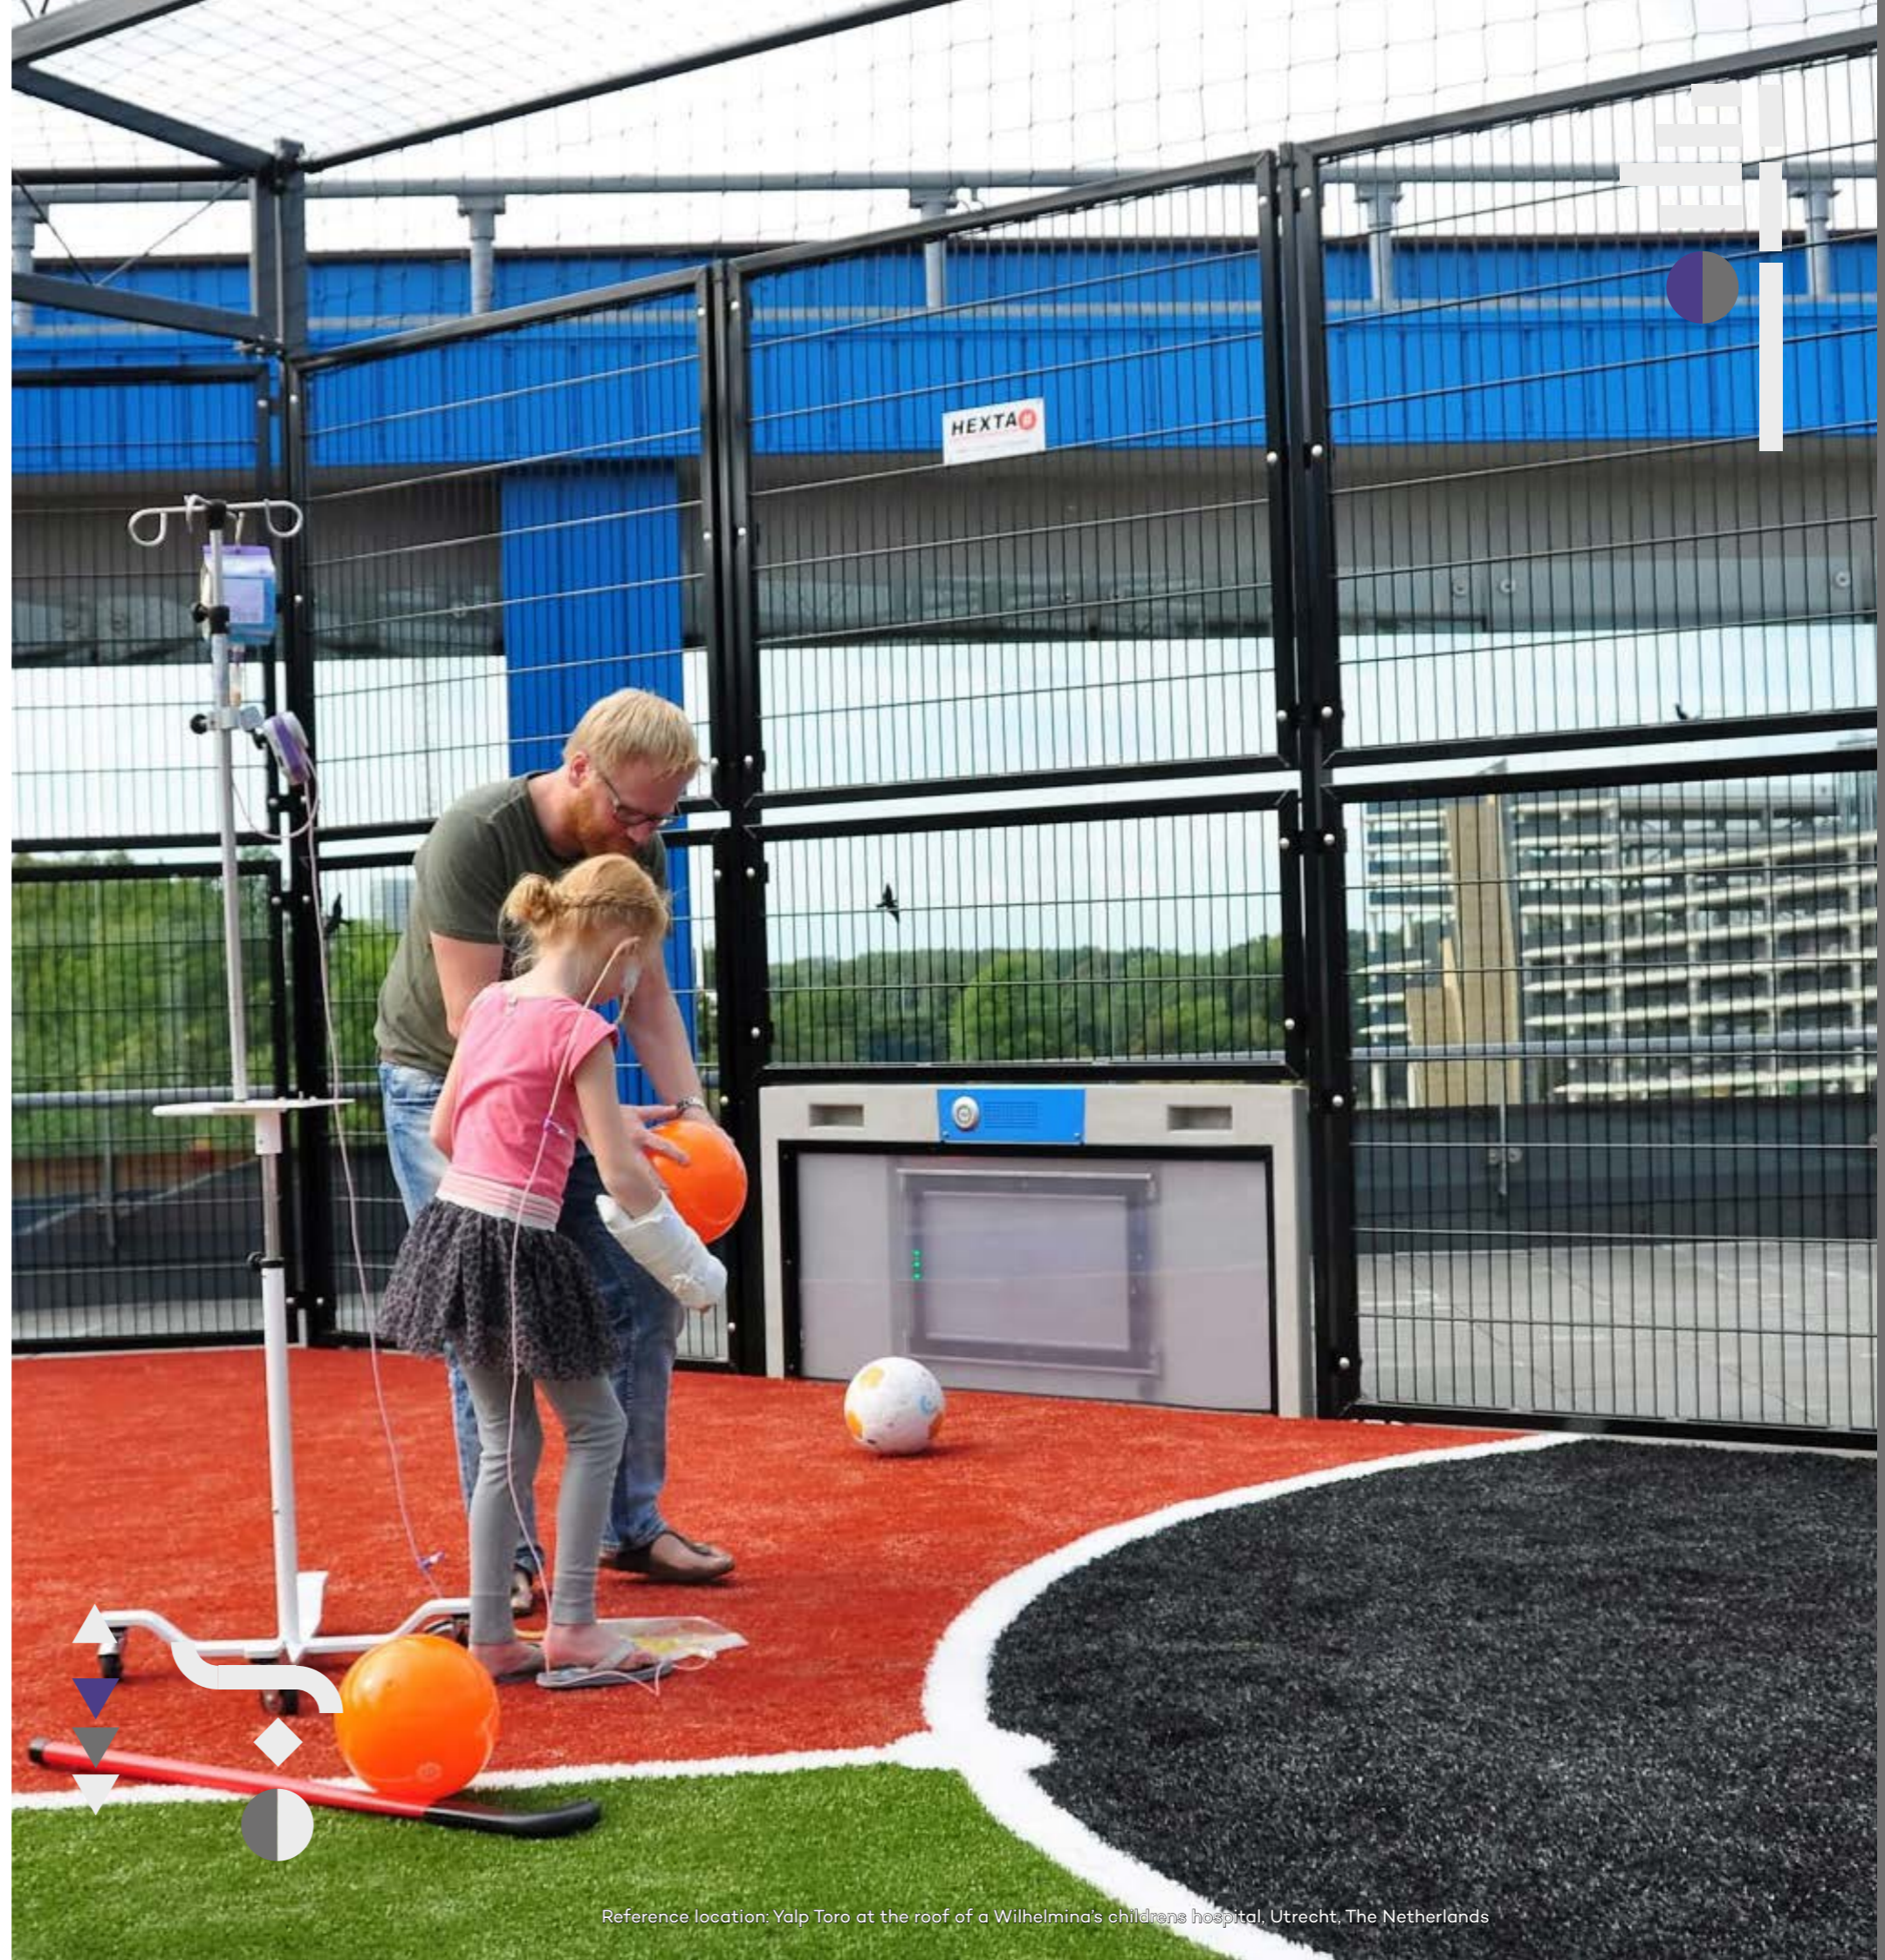

A new way to play

Playground on roof hospital let children forget their illness

One of the reasons why the Wilhelmina Children's Hospital (WKZ) in the Netherlands created a sports and playground on the roof terrace, is to **let children forget their illness** for a moment and just have fun.

Jochem Uytdehaage, an internationally successful ice skater, is enthusiastic about the new fenced sports court. "By using smart technology in the interactive play sets, and combine games with rehabilitation is not only more fun, but the results are also measurable. The play sets **motivate rehabilitation in the hospital and challenges the children**, but in a way that is safe for their condition." The fenced sports court include the Yalp Sutu football wall and Yalp Toro goals and is a place where children can play with their parents, brothers, sisters and other children from the hospital.

Sports and play does not only help to forget their worries, but they also contribute to fitness and health. The Wilhelmina Children's Hospital and Yalp are working together to make the devices as useful as possible for rehabilitation purposes.

Reference location: Yalp Toro at the roof of a Wilhelmina's childrens hospital, Utrecht, The Netherlands