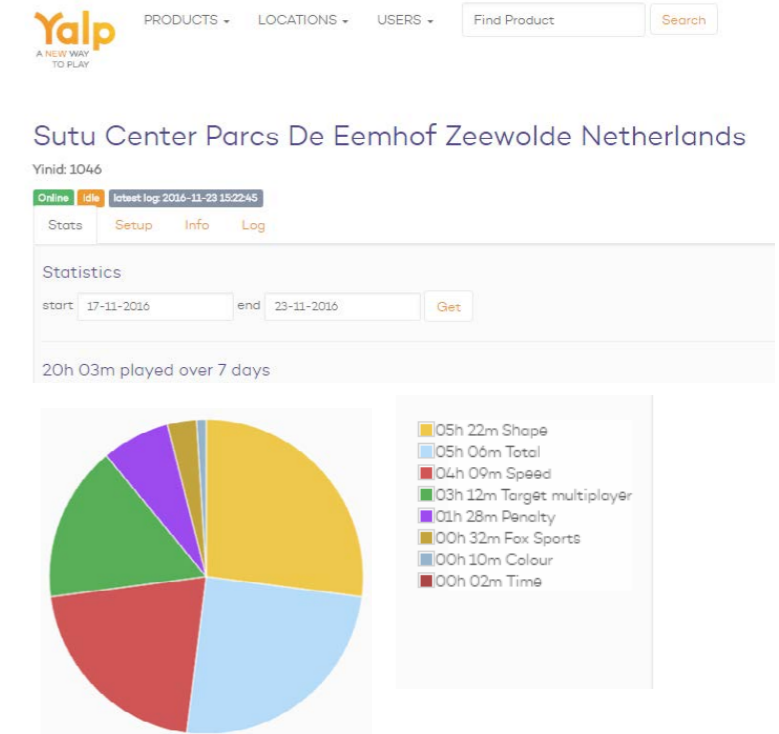

Technical Details

Internet Connection - Every Yalp Toro has a built in 3G-Internet Connection, so you can remote control your own device. Think volume- settings, (automatic) On / Off times, and even advanced usage statistics. Also, this way Yalp can service your device from a distance, and automatically transfer new games.

Vandalism-resistant and all-weather proof - The Yalp Toro is specifically designed for heavy-duty outdoor use. Of course this means it is all-weather proof and vandalism resistant.

Power usage - When played, the Yalp Toro uses about 90 Watts. This is comparable to a light-bulb. The only power source you need is a regular power socket.

MET-Values - Thorough scientific study has been done with a number of Yalp interactive playsets - including Yalp Toro. It shows the Yalp Toro is highly exerting, (with MET-values of 6,9 and 8,3). This is even higher than team sports such as basketball and field-hockey.

Screenshot of My.Yalp dashboard - product statistics