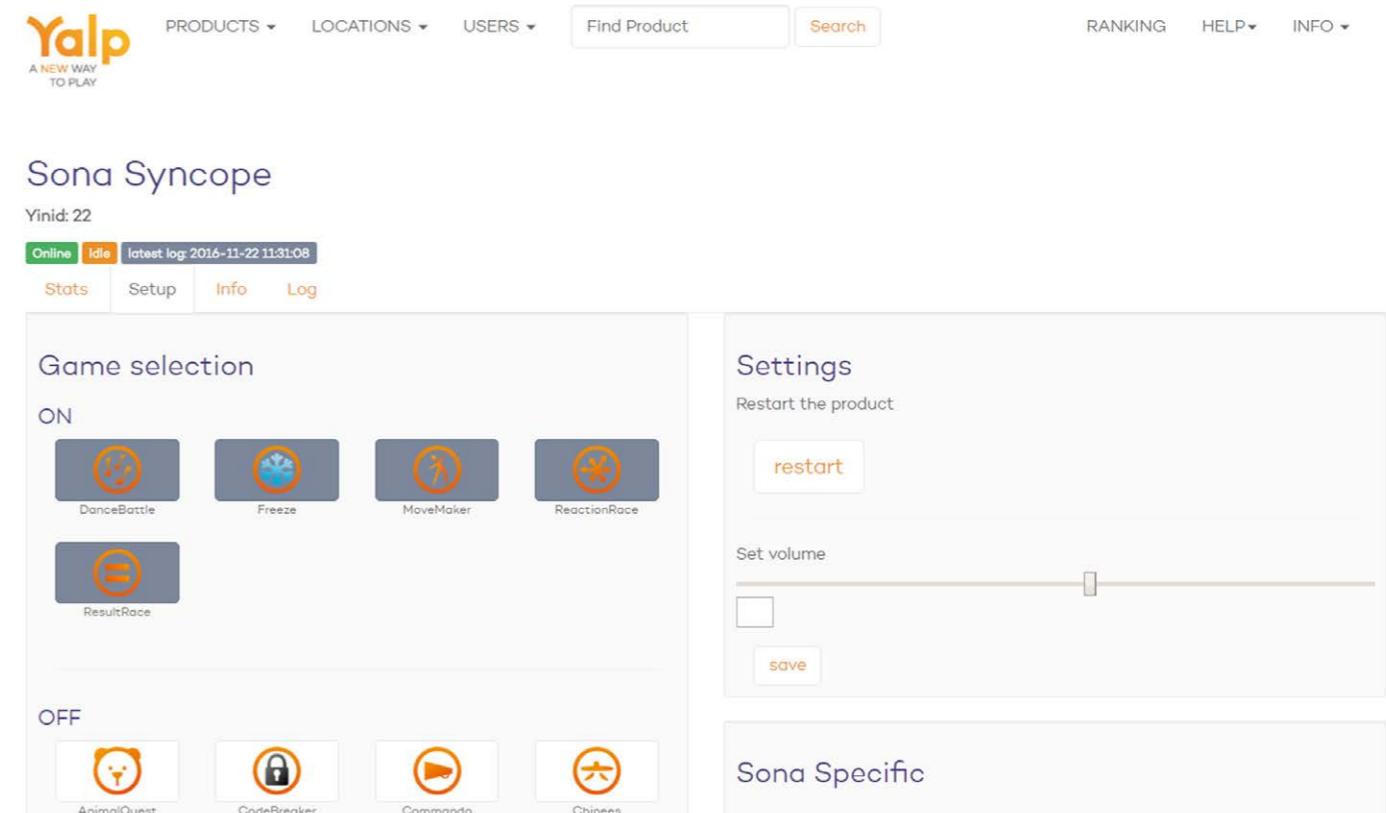

Screenshot of My.Yalp dashboard - product settings