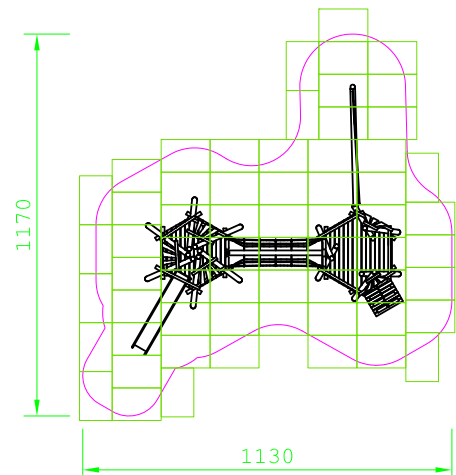

Product Specification Sheet for:
Teepee Play Landscape Great Tree 907224400R

Compliant to EN1176

Product Name	Teepee Play Landscape Great Tree
Product Code	907224400R
Material	BS EN 350-02 Class 1 Robinia Timber
Product Category	FHS Themed Playgrounds
Age Range	3 +
Product Type	Climbing and Balancing
Fixings	Stainless Steel Fixings & Galvanised Plates
Free Space Area m2	76
Free Space Loosefill m2	76
FFH	1.5
Area Required (LxW)	11.7 x 11.3
Grassmat Total (M²)	94.5
Edge Length LM	41

Plan View

Not to scale

Product Description

No Indian theme is complete without a large Teepee. This item is hand crafted and brought to life by the natural timbers used. Each post is placed to best replicate a traditional teepee and colours can be added to the tips of the posts to add aesthetic value.