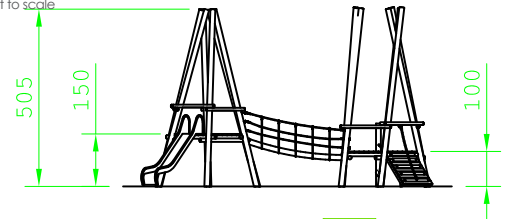

Product Specification Sheet for:
Teepee Play Landscape Great Tree 907224400R

Compliant to EN1176

Product Name	Teepee Play Landscape Great Tree
Product Code	907224400R
Material	BS EN 350-02 Class 1 Robinia Timber
Product Category	FHS Themed Playgrounds
Age Range	3 +
Product Type	Climbing and Balancing
Fixings	Stainless Steel Fixings & Galvanised Plates
Free Space Area m2	76
Free Space Loosefill m2	76
FFH	1.5
Area Required (LxW)	11.7 x 11.3
Grassmat Total (M²)	94.5
Edge Length LM	41

Plan View

Not to scale

Product Description

No Indian theme is complete without a large Teepee. This item is hand crafted and brought to life by the natural timbers used. Each post is placed to best replicate a traditional teepee and colours can be added to the tips of the posts to add aesthetic value.