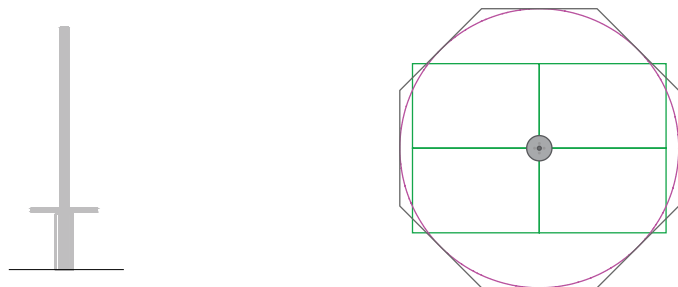

IP 06 Pirouette

Moving

Our Pirouette is a small, spinning disc with a central holding pole which provides extra support and balance to those who need it. The non-slip surface adds extra security to allow children to feel safe once standing on the disc.

This low-level disc allows children to access the surface and enjoy the dynamic spinning brings, encouraging healthy brain development in all children.

Activities	Rotating, balancing, social interaction, motor skill development, physical development
Features	Progressive play opportunities Textured HDPE surface
Age Range	3+ years
No. of Users	1
Falling Space	8.6m ²
FFH	0.3m
Materials	Galvanised powdercoated steel, HDPE
Approx. Weight	16kg