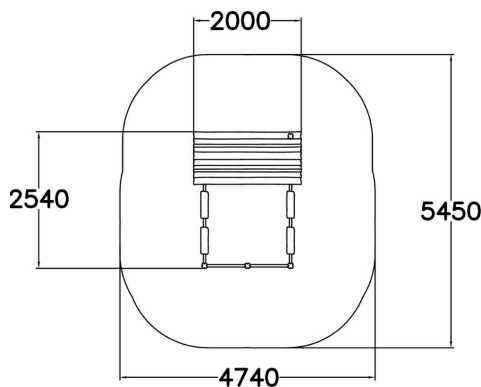

-  Meeting points
1
-  Play panels
3
-  Roofs
1
-  Sandplay
1

This inspiring Beach Hut is built at one end of a sandbox so that those playing can move inside and out. The hut is great fun, come rain or shine, as kids can play out in the open or sheltered by the hut. The rear wall is closed with a boarded wall section and a fenced section, so the little ones are easy to supervise from outside the sandbox. The hut is accessed via the sandbox. The steeply pitched roof and curved roof plane are influenced by mediaeval Scandinavian designs, scaled down to suit children. Green window frames give a welcoming, bright accent of colour. A chimney crowns the playful design.

User age	1+
Number of users	10
Product length, mm	2000
Product width, mm	2540
Product height, mm	1850
Falling space, m ²	23.2
Height required, mm	3330
Max. free fall height, mm	370
Safety info	EN 1176-1 TÜV
Installation time (for 1), H	3
Foundation options	deep_mounting surface_mounting
Wood	
Metal	