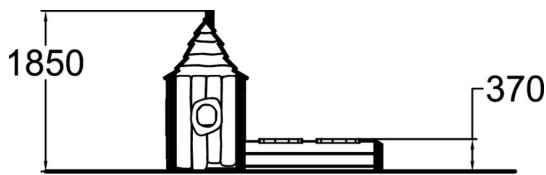

-  Meeting points
1
-  Play panels
3
-  Roofs
1
-  Sandplay
1

This inspiring Beach Hut is built at one end of a sandbox so that those playing can move inside and out. The hut is great fun, come rain or shine, as kids can play out in the open or sheltered by the hut. The rear wall is closed with a boarded wall section and a fenced section, so the little ones are easy to supervise from outside the sandbox. The hut is accessed via the sandbox. The steeply pitched roof and curved roof plane are influenced by mediaeval Scandinavian designs, scaled down to suit children. Green window frames give a welcoming, bright accent of colour. A chimney crowns the playful design.

User age	1+
Number of users	10
Product length, mm	2000
Product width, mm	2540
Product height, mm	1850
Falling space, m ²	23.2
Height required, mm	3330
Max. free fall height, mm	370
Safety info	EN 1176-1 TÜV
Installation time (for 1), H	3
Foundation options	deep_mounting surface_mounting
Wood	
Metal	