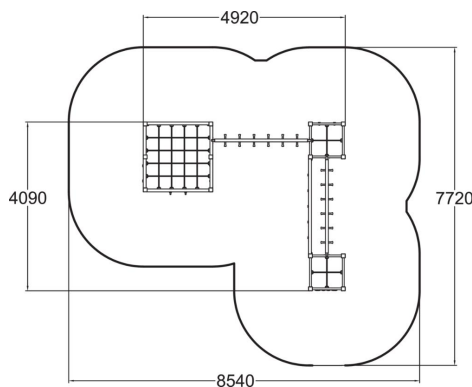

# Climbing Track

A climbing frame with three towers. These towers are connected by a beams with grips and a horizontal climbing net, allowing children to move from one tower to the other. The larger tower includes two climbing nets along its sides and one on its top, a climbing wall with holes, trapeze and a set of gymnastics rings. The smaller tower contains two high bars, ladders, transparent climbing wall as well as nets on the top of the towers. Thanks to its design, which allows for a variety of climbing and gymnastics options, the climbing frame can be used simultaneously by a large number of children. Climbing develops children's sense of balance and strength.

User age	3+
Number of users	26
Product length, mm	4920
Product width, mm	4100
Product height, mm	1980
Impact area, m <sup>2</sup>	52.2
Falling space, m <sup>2</sup>	52.2
Height required, mm	3470
Max. free fall height, mm	1970
Safety info	EN 1176-1 TÜV
Installation time (for 1), H	14
Foundation options	deep_mounting surface_mounting