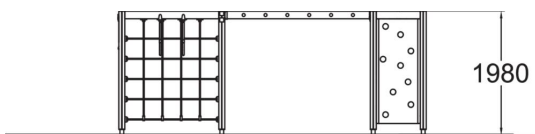

# Climbing Track

A climbing frame with three towers. These towers are connected by a beams with grips and a horizontal climbing net, allowing children to move from one tower to the other. The larger tower includes two climbing nets along its sides and one on its top, a climbing wall with holes, trapeze and a set of gymnastics rings. The smaller tower contains two high bars, ladders, transparent climbing wall as well as nets on the top of the towers. Thanks to its design, which allows for a variety of climbing and gymnastics options, the climbing frame can be used simultaneously by a large number of children. Climbing develops children's sense of balance and strength.

User age	3+
Number of users	26
Product length, mm	4920
Product width, mm	4100
Product height, mm	1980
Impact area, m <sup>2</sup>	52.2
Falling space, m <sup>2</sup>	52.2
Height required, mm	3470
Max. free fall height, mm	1970
Safety info	EN 1176-1 TÜV
Installation time (for 1), H	14
Foundation options	deep_mounting surface_mounting