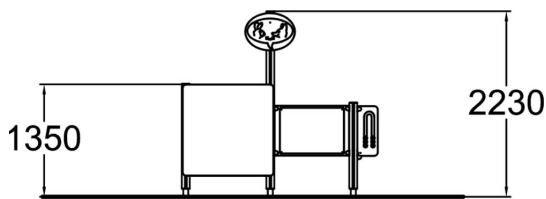

Communication Spot

Communication spot enables conversation through images. It is an important everyday support for a child who does not speak or has difficulty producing or understanding speech. The product is useful for interaction and coordination support for all children. Children who have been given an equal opportunity to communicate outdoors are also calmer and less frustrated. With the help of Communication spot, it is easy to communicate, for example, what will be done next, or when it is your turn. Children and families who are learning a new language can also benefit from pictograms. The product contains one pictogram board in the language of your choice. Please indicate your language choice when ordering the product. Learn more about the product on the Materials and Colours tab.

User age	1+
Product length, mm	2360
Product width, mm	110
Product height, mm	2230
Falling space, m ²	13.6
Height required, mm	2230
Foundation options	deep_mounting surface_mounting
Wood	
Colour of walls and HPL	