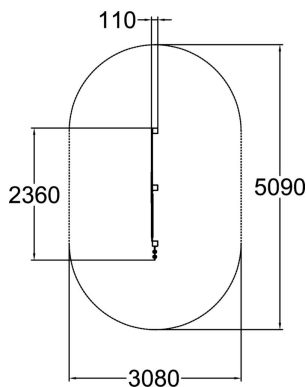

Communication Spot

Communication spot enables conversation through images. It is an important everyday support for a child who does not speak or has difficulty producing or understanding speech. The product is useful for interaction and coordination support for all children. Children who have been given an equal opportunity to communicate outdoors are also calmer and less frustrated. With the help of Communication spot, it is easy to communicate, for example, what will be done next, or when it is your turn. Children and families who are learning a new language can also benefit from pictograms. The product contains one pictogram board in the language of your choice. Please indicate your language choice when ordering the product. Learn more about the product on the Materials and Colours tab.

User age	1+
Product length, mm	2360
Product width, mm	110
Product height, mm	2230
Falling space, m ²	13.6
Height required, mm	2230
Foundation options	deep_mounting surface_mounting
Wood	
Colour of walls and HPL	