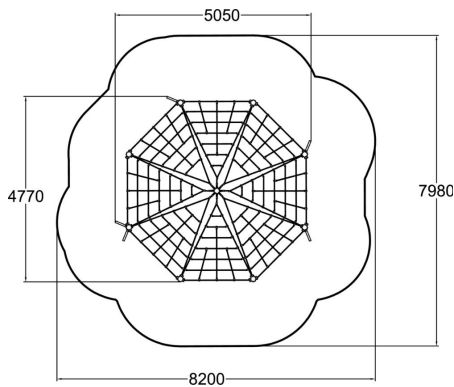

# FAIRY CIRCUS

The Fairy Circus is a beautiful and inclusive nature play product which offers a nice climbing challenge, as well as a hammock type lounging area on any schoolyard or park! Two of the nets have tighter mesh, which makes the product easier to play and rest also for disabled persons. The eight triangle shaped nets are placed on one level at the middle post, but the wide part is installed on four different levels from 350 mm to 1550 mm. Some posts have also “grown” branches, which will give even more excitement to climbing.

User age	3+
Number of users	28
Product length, mm	5050
Product width, mm	4770
Product height, mm	2700
Impact area, m <sup>2</sup>	52.4
Falling space, m <sup>2</sup>	52.4
Height required, mm	3630
Max. free fall height, mm	1760
Safety info	EN 1176-1 TÜV
Installation time (for 1), H	8
Foundation options	deep_mounting surface_mounting