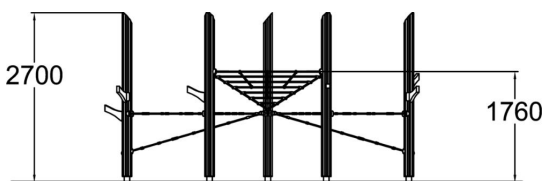

# FAIRY CIRCUS

The Fairy Circus is a beautiful and inclusive nature play product which offers a nice climbing challenge, as well as a hammock type lounging area on any schoolyard or park! Two of the nets have tighter mesh, which makes the product easier to play and rest also for disabled persons. The eight triangle shaped nets are placed on one level at the middle post, but the wide part is installed on four different levels from 350 mm to 1550 mm. Some posts have also “grown” branches, which will give even more excitement to climbing.

User age	3+
Number of users	28
Product length, mm	5050
Product width, mm	4770
Product height, mm	2700
Impact area, m <sup>2</sup>	52.4
Falling space, m <sup>2</sup>	52.4
Height required, mm	3630
Max. free fall height, mm	1760
Safety info	EN 1176-1 TÜV
Installation time (for 1), H	8
Foundation options	deep_mounting surface_mounting