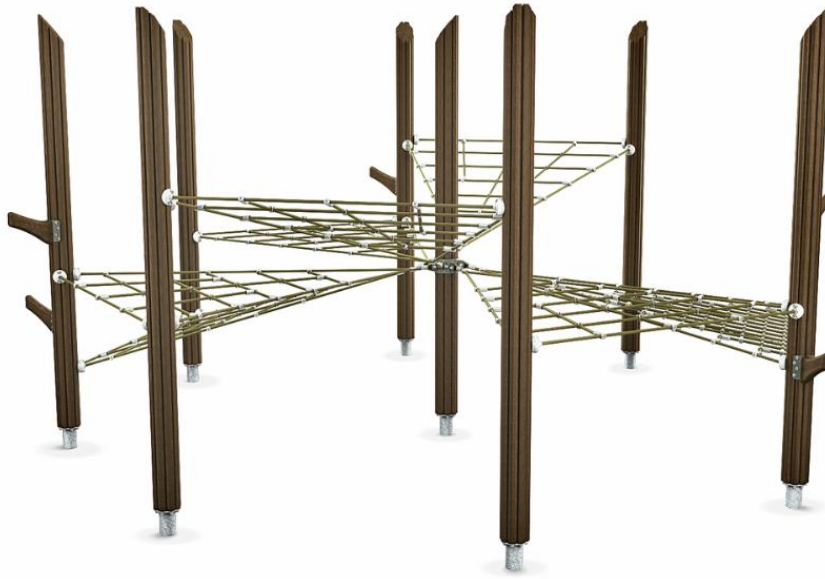

# FAIRY CIRCUS

The Fairy Circus is a beautiful and inclusive nature play product which offers a nice climbing challenge, as well as a hammock type lounging area on any schoolyard or park! Two of the nets have tighter mesh, which makes the product easier to play and rest also for disabled persons. The eight triangle shaped nets are placed on one level at the middle post, but the wide part is installed on four different levels from 350 mm to 1550 mm. Some posts have also “grown” branches, which will give even more excitement to climbing.

User age	3+
Number of users	28
Product length, mm	5050
Product width, mm	4770
Product height, mm	2700
Impact area, m <sup>2</sup>	52.4
Falling space, m <sup>2</sup>	52.4
Height required, mm	3630
Max. free fall height, mm	1760
Safety info	EN 1176-1 TÜV
Installation time (for 1), H	8
Foundation options	deep_mounting surface_mounting