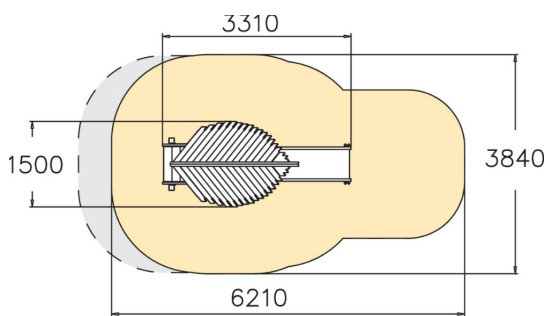

-  Roofs  
1
-  Slides  
1
-  Towers  
1

Fairy's Burrow is a lovely slide, straight from a story-book, that will fit into a small space. This playground equipment for younger children includes small steps, a covered, 870 mm high platform and a low slide. The platform's leafy roof and wooden fences give wings to the imagination and lead to all sorts of exciting imaginative games. Structure of the slides is curved laminated wood and the gliding surface is stainless steel. All Flora products are modular, and all parts are factory-made which guarantees an easy access and exchangeability of spare parts.

User age	1+
Number of users	4
Product length, mm	3310
Product width, mm	1500
Product height, mm	3200
Impact area, m <sup>2</sup>	19.1
Falling space, m <sup>2</sup>	21.3
Height required, mm	3200
Max. free fall height, mm	1000
Safety info	EN 1176-1, 3 TÜV
Installation time (for 1), H	8
Foundation options	deep_mounting surface_mounting
Wood	
Metal	