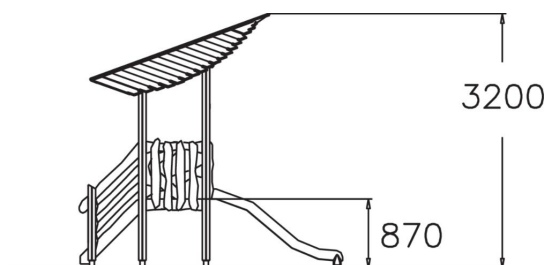

-  Roofs  
1
-  Slides  
1
-  Towers  
1

Fairy's Burrow is a lovely slide, straight from a story-book, that will fit into a small space. This playground equipment for younger children includes small steps, a covered, 870 mm high platform and a low slide. The platform's leafy roof and wooden fences give wings to the imagination and lead to all sorts of exciting imaginative games. Structure of the slides is curved laminated wood and the gliding surface is stainless steel. All Flora products are modular, and all parts are factory-made which guarantees an easy access and exchangeability of spare parts.

User age	1+
Number of users	4
Product length, mm	3310
Product width, mm	1500
Product height, mm	3200
Impact area, m <sup>2</sup>	19.1
Falling space, m <sup>2</sup>	21.3
Height required, mm	3200
Max. free fall height, mm	1000
Safety info	EN 1176-1, 3 TÜV
Installation time (for 1), H	8
Foundation options	deep_mounting surface_mounting
Wood	
Metal	