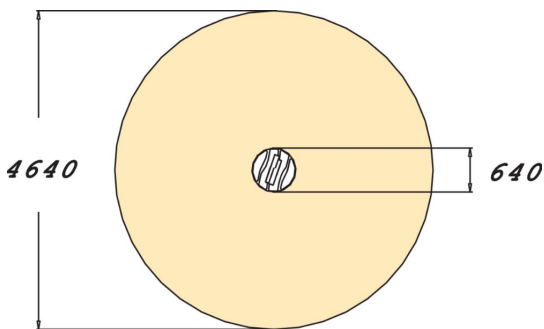

Fairy's Carousel

Wooden carousel with a round base and a crossed-over wooden centre post. This carousel requires only a little space (Ø 640 mm) and is a favourite with kids year after year. The carousel offers a thrilling ride that will make heads spin. The Fairy's Carousel will develop kids' balance in a fun way.

1120

User age	3+
Number of users	2
Product length, mm	640
Product width, mm	640
Product height, mm	1120
Impact area, m ²	16.9
Falling space, m ²	16.9
Height required, mm	2170
Max. free fall height, mm	1000
Safety info	EN 1176-1, 5 TÜV
Installation time (for 1), H	3
Foundation options	deep_mounting surface_mounting
Wood	<input checked="" type="checkbox"/>
Metal	<input type="checkbox"/>