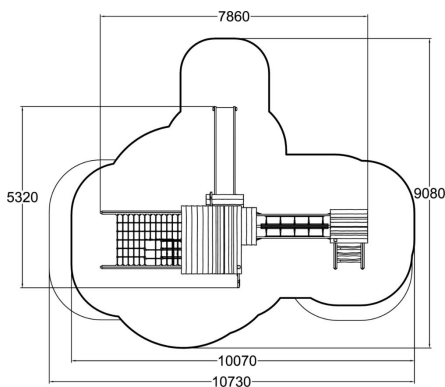

-  Balancing  
1
-  Bridges  
1
-  Climbing  
4
-  Crawling  
1
-  Roofs  
2
-  Slides  
1
-  Towers  
5

Fell of Ara rises to nearly five metres and rewards the climbers with three storeys. This equipment for climbing and imaginary play adapts from the witch's home mountain to a cosy farm house, depending on the players' needs. The low ceiling, nooks and a see-through floor on the top floor maximizes the exciting but cosy feeling. The children can go up, down and even round with the many exits and entrances. More details on the "Materials and colours" tab.

User age	3+
Number of users	23
Product length, mm	7860
Product width, mm	5320
Product height, mm	4970
Impact area, m <sup>2</sup>	56
Falling space, m <sup>2</sup>	60.8
Height required, mm	4970
Max. free fall height, mm	2880
Safety info	EN 1176-1, 3 TÜV
Installation time (for 1), H	112
Foundation options	deep_mounting surface_mounting
Wood	
Metal	
Ropes	