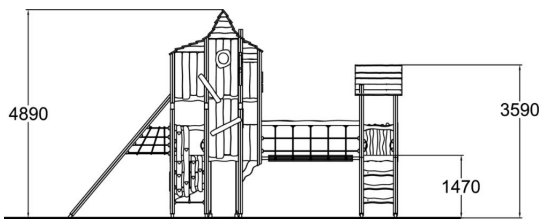

-  Balancing  
1
-  Bridges  
1
-  Climbing  
4
-  Crawling  
1
-  Roofs  
2
-  Slides  
1
-  Towers  
5

Fell of Ara rises to nearly five metres and rewards the climbers with three storeys. This equipment for climbing and imaginary play adapts from the witch's home mountain to a cosy farm house, depending on the players' needs. The low ceiling, nooks and a see-through floor on the top floor maximizes the exciting but cosy feeling. The children can go up, down and even round with the many exits and entrances. More details on the "Materials and colours" tab.

User age	3+
Number of users	23
Product length, mm	7860
Product width, mm	5320
Product height, mm	4970
Impact area, m <sup>2</sup>	56
Falling space, m <sup>2</sup>	60.8
Height required, mm	4970
Max. free fall height, mm	2880
Safety info	EN 1176-1, 3 TÜV
Installation time (for 1), H	112
Foundation options	deep_mounting surface_mounting
Wood	
Metal	
Ropes	