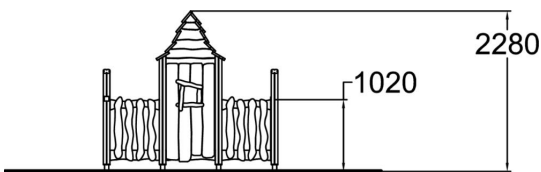

With three fence walls and a turret, the modifiable facade is an impressive feature. The facade can be used as a fence, partition element or as a stage for a puppet theatre. The fence section is easy to extend with additional fence and post packs. Children remain in full view for supervision through the fence pickets. The supporting fence and turret elements can be installed in the direction of your choice. Once installed, the bottom of the window frame is at the height of approx. one metre. Use the basic product and additional elements and features to build your own design according to your needs. This product does not require impact attenuating surfacing.

User age	1+
Number of users	6
Product length, mm	2490
Product width, mm	890
Product height, mm	2130
Falling space, m ²	16.2
Height required, mm	3630
Safety info	EN 1176-1 TÜV
Installation time (for 1), H	1
Foundation options	deep_mounting
Wood	<input checked="" type="checkbox"/>
Metal	<input type="checkbox"/>