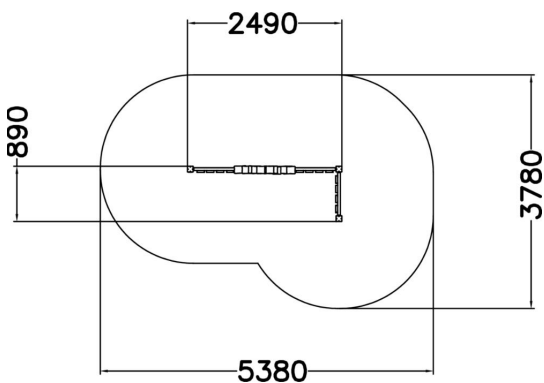

With three fence walls and a turret, the modifiable facade is an impressive feature. The facade can be used as a fence, partition element or as a stage for a puppet theatre. The fence section is easy to extend with additional fence and post packs. Children remain in full view for supervision through the fence pickets. The supporting fence and turret elements can be installed in the direction of your choice. Once installed, the bottom of the window frame is at the height of approx. one metre. Use the basic product and additional elements and features to build your own design according to your needs. This product does not require impact attenuating surfacing.

User age	1+
Number of users	6
Product length, mm	2490
Product width, mm	890
Product height, mm	2130
Falling space, m ²	16.2
Height required, mm	3630
Safety info	EN 1176-1 TÜV
Installation time (for 1), H	1
Foundation options	deep_mounting
Wood	<input checked="" type="checkbox"/>
Metal	<input type="checkbox"/>