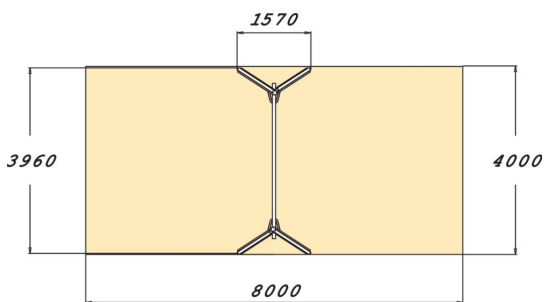

Forest Elf's Swing

The Forest Elf's Swing is a perennial favourite among kids, offering thrilling speed! The lovely swing frame fits beautifully into its natural background. The height of the frame is 2850 mm. The frame has bearings for two seats, with 210 cm chains.

User age	4+
Number of users	2
Product length, mm	3960
Product width, mm	1570
Product height, mm	2850
Impact area, m ²	25.5
Falling space, m ²	25.5
Height required, mm	2900
Max. free fall height, mm	1400
Safety info	EN 1176-1, 2 TÜV
Installation time (for 1), H	6
Foundation options	deep_mounting surface_mounting
Wood	<input checked="" type="checkbox"/>
Metal	<input type="checkbox"/>