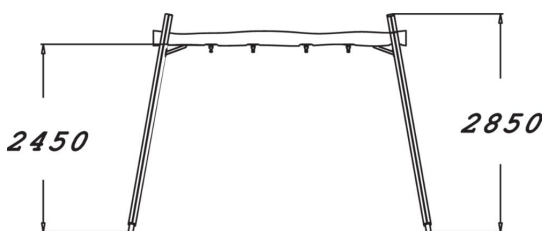

Forest Elf's Swing

The Forest Elf's Swing is a perennial favourite among kids, offering thrilling speed! The lovely swing frame fits beautifully into its natural background. The height of the frame is 2850 mm. The frame has bearings for two seats, with 210 cm chains.

User age	4+
Number of users	2
Product length, mm	3960
Product width, mm	1570
Product height, mm	2850
Impact area, m ²	25.5
Falling space, m ²	25.5
Height required, mm	2900
Max. free fall height, mm	1400
Safety info	EN 1176-1, 2 TÜV
Installation time (for 1), H	6
Foundation options	deep_mounting surface_mounting
Wood	<input checked="" type="checkbox"/>
Metal	<input type="checkbox"/>