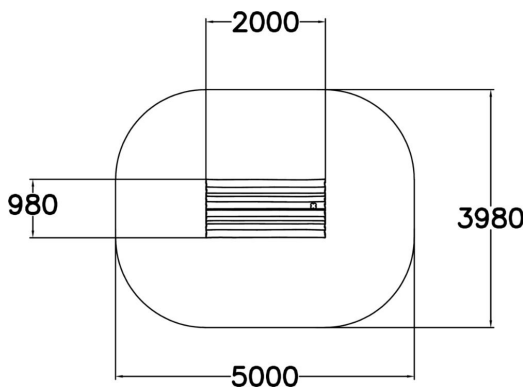

-  Meeting points
1
-  Play panels
3
-  Roofs
1

This exciting Forest House is designed for children and is perfect for all types of games. The hut has enough space for several toddlers at once. The Forest House is fun as a self-standing feature or together with other Troll Village buildings. The hut can be fitted with additional features so that children can use it for their role play and other games. One of the two long sides of the hut is entirely open. The boarded walls have windows for easy supervision children at play. The hut is open on one side and has three boarded walls with windows and a fence on one side. Green window frames give a bright accent of colour. A chimney crowns the playful design. This product does not require impact attenuating surfacing.

User age	1+
Number of users	7
Product length, mm	2000
Product width, mm	980
Product height, mm	2020
Falling space, m ²	18
Height required, mm	3330
Safety info	EN 1176-1:2017
Installation time (for 1), H	2
Foundation options	deep_mounting surface_mounting
Wood	
Metal	