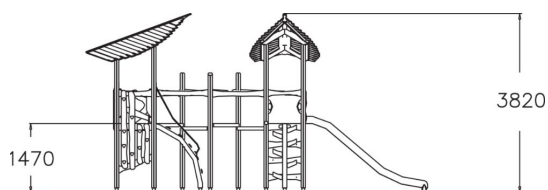

-  Bridges 2
-  Climbing 4
-  Roofs 2
-  Slides 1
-  Towers 3

Goblin's Forest is a multifunctional piece of playground equipment with many options that develop children's motor skills and are suitable for climbers of different levels. It includes two 1470 mm high, covered towers that can be reached by a climbing wall, a climbing ramp, a peg ladder, or a normal ladder. Access from one tower to the other is by balancing on a rung bridge or a zig-zag crossing. An exciting, long slide is guaranteed to give a thrilling ride. The fact that the various climbing sections are organized in the form of routes provides diverse forms of exercise and fosters the children's imaginations. The Goblin's Forest settles smoothly into its environment, and the imagination is the only limit beneath its lovely leafy roofs. When the product is placed in a kindergarten yard, please consider adding safety bridges (A10376) under the zig-zag and step bridge crossings.

User age	3+
Number of users	11
Product length, mm	5010
Product width, mm	7330
Product height, mm	3820
Impact area, m <sup>2</sup>	52.6
Falling space, m <sup>2</sup>	52.9
Height required, mm	3820
Max. free fall height, mm	2190
Safety info	EN 1176-1, 3 TÜV
Installation time (for 1), H	22.5
Foundation options	deep_mounting surface_mounting
Wood	
Metal	