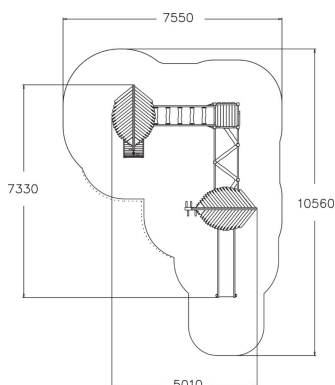

-  Bridges 2
-  Climbing 4
-  Roofs 2
-  Slides 1
-  Towers 3

Goblin's Forest is a multifunctional piece of playground equipment with many options that develop children's motor skills and are suitable for climbers of different levels. It includes two 1470 mm high, covered towers that can be reached by a climbing wall, a climbing ramp, a peg ladder, or a normal ladder. Access from one tower to the other is by balancing on a rung bridge or a zig-zag crossing. An exciting, long slide is guaranteed to give a thrilling ride. The fact that the various climbing sections are organized in the form of routes provides diverse forms of exercise and fosters the children's imaginations. The Goblin's Forest settles smoothly into its environment, and the imagination is the only limit beneath its lovely leafy roofs. When the product is placed in a kindergarten yard, please consider adding safety bridges (A10376) under the zig-zag and step bridge crossings.

User age	3+
Number of users	11
Product length, mm	5010
Product width, mm	7330
Product height, mm	3820
Impact area, m <sup>2</sup>	52.6
Falling space, m <sup>2</sup>	52.9
Height required, mm	3820
Max. free fall height, mm	2190
Safety info	EN 1176-1, 3 TÜV
Installation time (for 1), H	22.5
Foundation options	deep_mounting surface_mounting
Wood	
Metal	