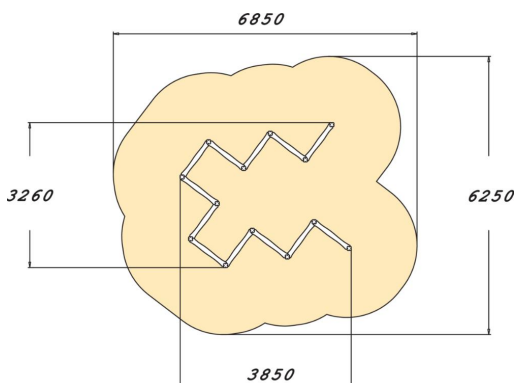

Goblin's Track

The Goblin's Track is a balancing track set at a height of 560 mm, consisting of 12 beams. It can fit several children at a time. Traversing the track develops the children's sense of balance and motor skills. The shape of the track fuels the kids' imaginations, turning it into a wide variety of things: horse pens, garages, rows of houses... Older kids may want to use the track just for hanging out.

User age	3+
Number of users	12
Product length, mm	3860
Product width, mm	3260
Product height, mm	560
Falling space, m ²	34.1
Height required, mm	2290
Max. free fall height, mm	490
Safety info	EN 1176-1 TÜV
Installation time (for 1), H	4
Foundation options	deep_mounting surface_mounting
Wood	
Metal	